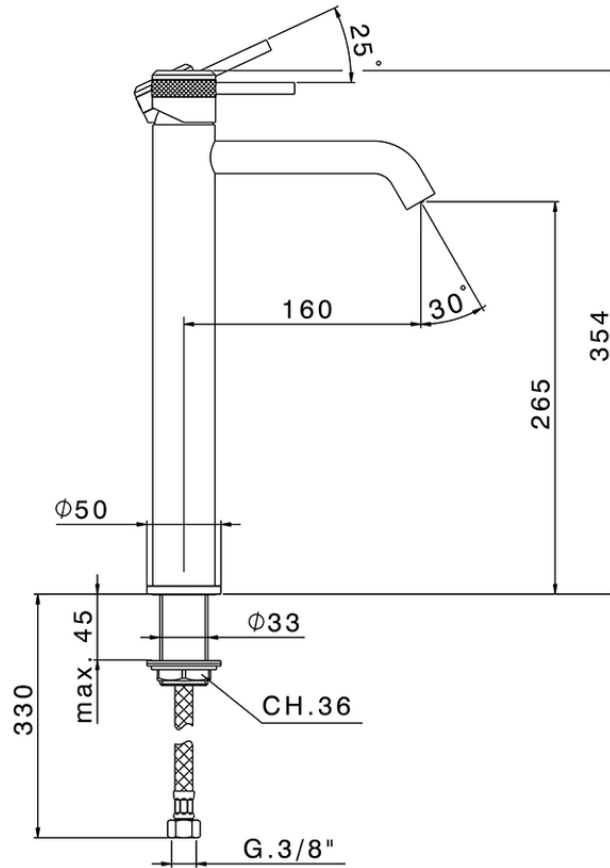

## Single lever tall basin mixer CHRONOS\_CR004540

CR004540

<https://en.huberitalia.com/single-lever-tall-basin-mixer-chronos-cr004540>

2024-11-21