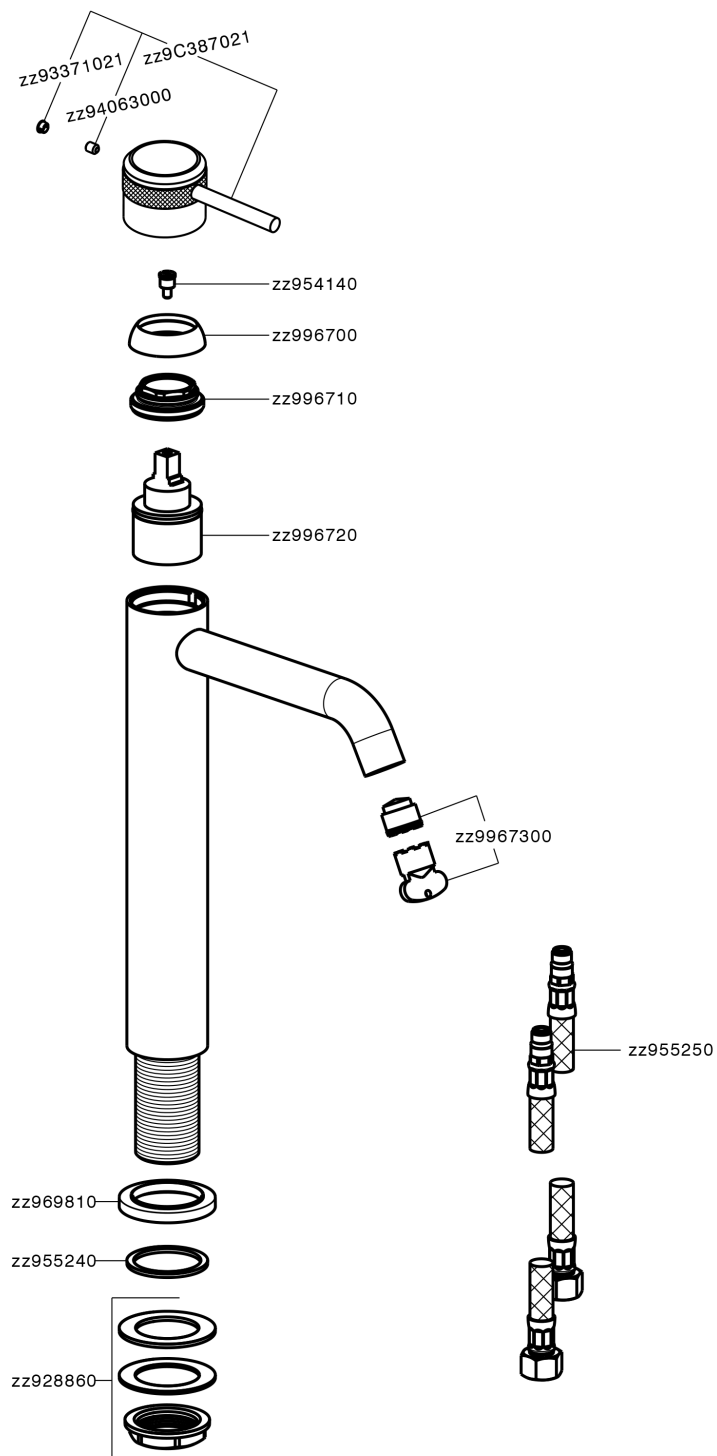

## Single lever tall basin mixer CHRONOS\_CR004540

CR004540

<https://en.huberitalia.com/single-lever-tall-basin-mixer-chronos-cr004540>

2024-11-21