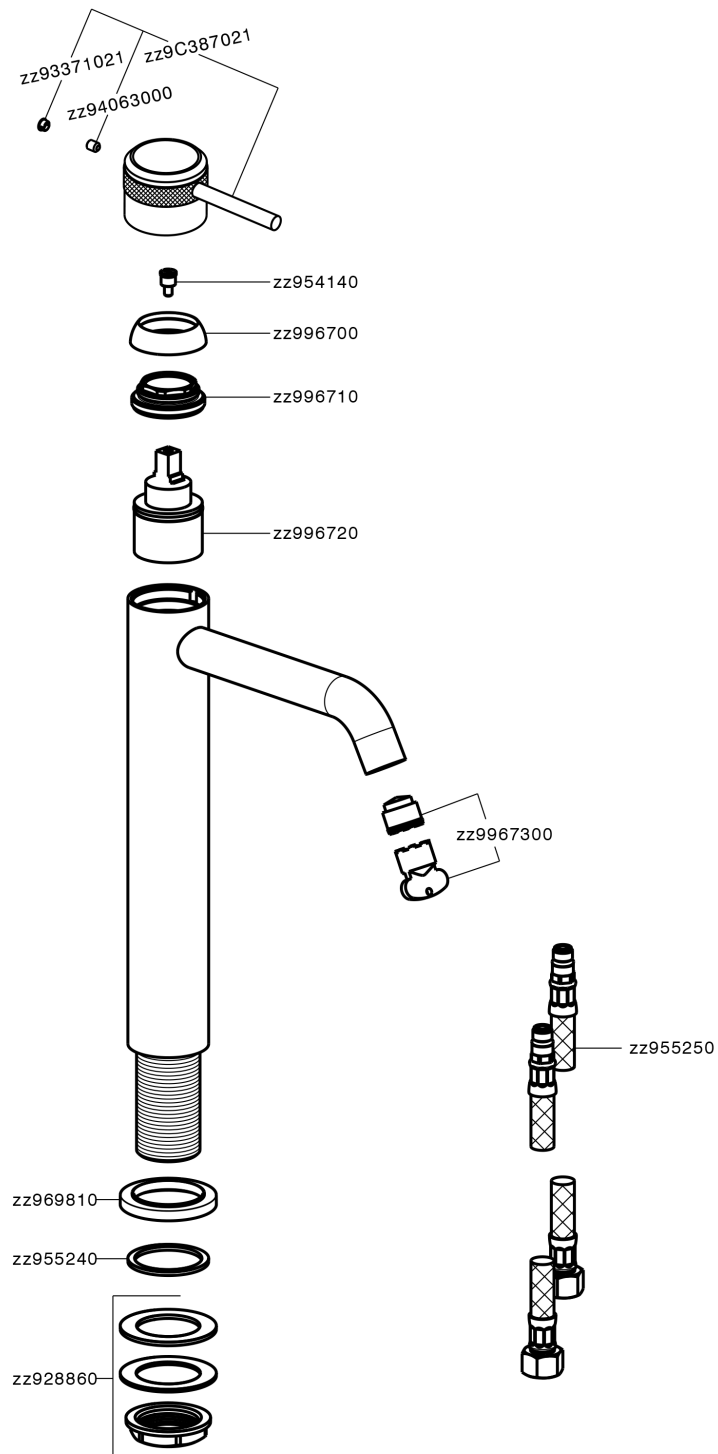

Single lever tall basin mixer CHRONOS_CR004540

CR004540

<https://en.huberitalia.com/single-lever-tall-basin-mixer-chronos-cr004540>

2024-11-23