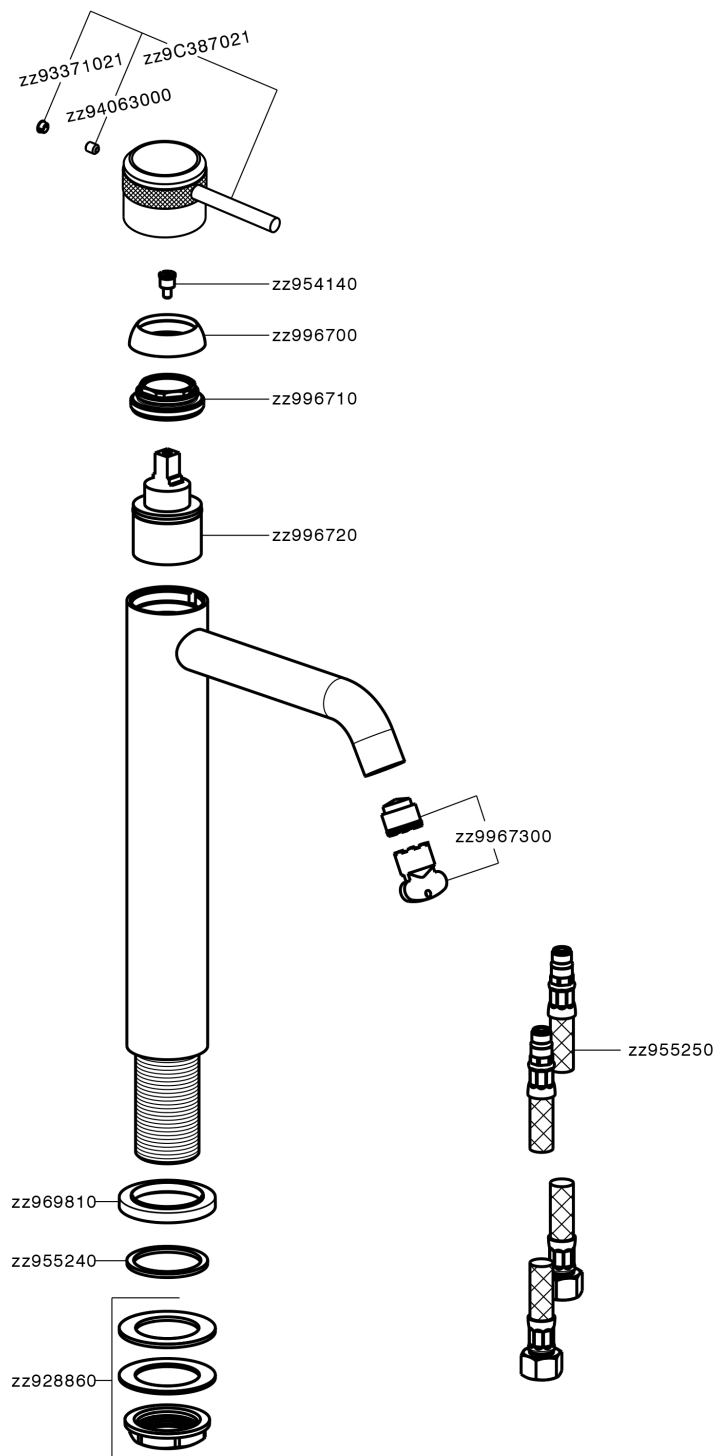

Single lever tall basin mixer CHRONOS_CR004540

MODEL **CR004540**

Single lever tall basin mixer, without automatic pop-up waste, G.3/8" stainless steel flexible hose

AVAILABLE FINISHINGS

-  **21** 21 Chrome
-  **2F** 2F Brushed Nickel
-  **2Q** 2Q Black Titanium

CHARACTERISTICS

Cartridge Spare Parts **ZZ99672000**

35 mm Cartridge

EcoStop

EcoStop feature limits water flow to approximately 50% of maximum output with one point of resistance on setting. Push slightly past the middle stop only when full water output is required. This will save water up to 50%.

Single lever tall basin mixer CHRONOS_CR004540

CR004540

<https://en.huberitalia.com/single-lever-tall-basin-mixer-chronos-cr004540>

2024-11-21