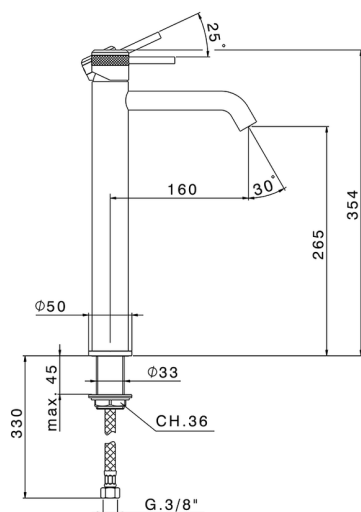

Single lever tall basin mixer CHRONOS_CR004540

MODEL **CR004540**

Single lever tall basin mixer, without automatic pop-up waste, G.3/8" stainless steel flexible hose

AVAILABLE FINISHINGS

-  **21** 21 Chrome
-  **2F** 2F Brushed Nickel
-  **2Q** 2Q Black Titanium

CHARACTERISTICS

Cartridge Spare Parts **ZZ99672000**

35 mm Cartridge

EcoStop

EcoStop feature limits water flow to approximately 50% of maximum output with one point of resistance on setting. Push slightly past the middle stop only when full water output is required. This will save water up to 50%.

Single lever tall basin mixer CHRONOS_CR004540

CR004540

<https://en.huberitalia.com/single-lever-tall-basin-mixer-chronos-cr004540>

2024-11-21