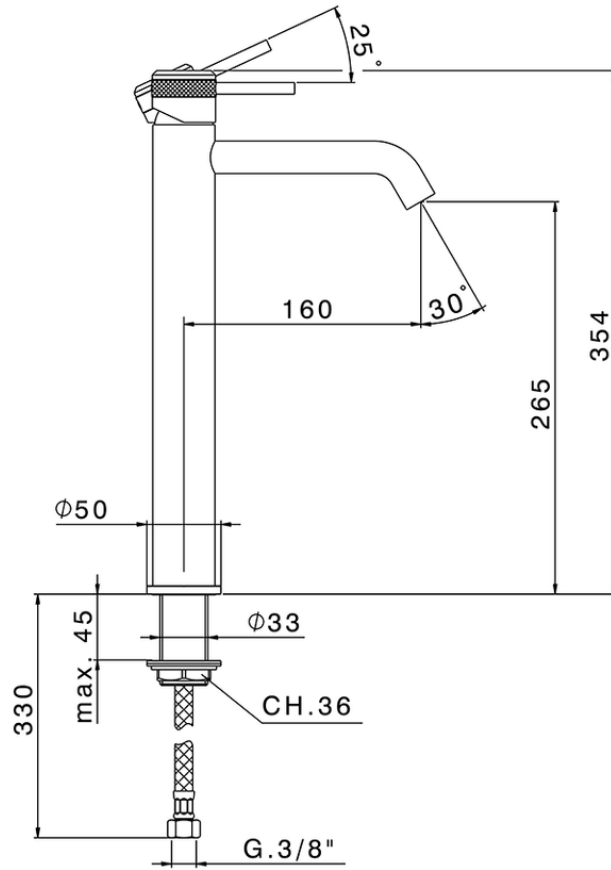

Single lever tall basin mixer CHRONOS_CR004540

CR004540

<https://en.huberitalia.com/single-lever-tall-basin-mixer-chronos-cr004540>

2024-11-24