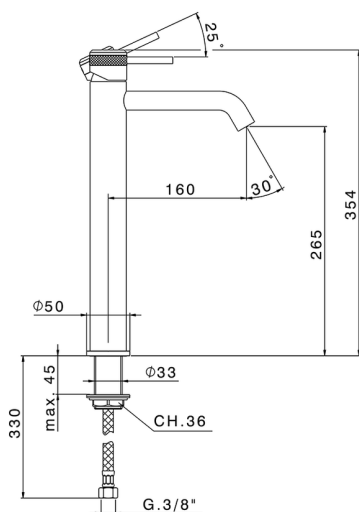

## Single lever tall basin mixer CHRONOS\_CR004540

MODEL **CR004540**

Single lever tall basin mixer, without automatic pop-up waste, G.3/8" stainless steel flexible hose

### CHARACTERISTICS

Cartridge Spare Parts **ZZ99672000**

**35 mm Cartridge**

### EcoStop

EcoStop feature limits water flow to approximately 50% of maximum output with one point of resistance on setting. Push slightly past the middle stop only when full water output is required. This will save water up to 50%.

## Single lever tall basin mixer CHRONOS\_CR004540

CR004540

<https://en.huberitalia.com/single-lever-tall-basin-mixer-chronos-cr004540>

2024-11-21