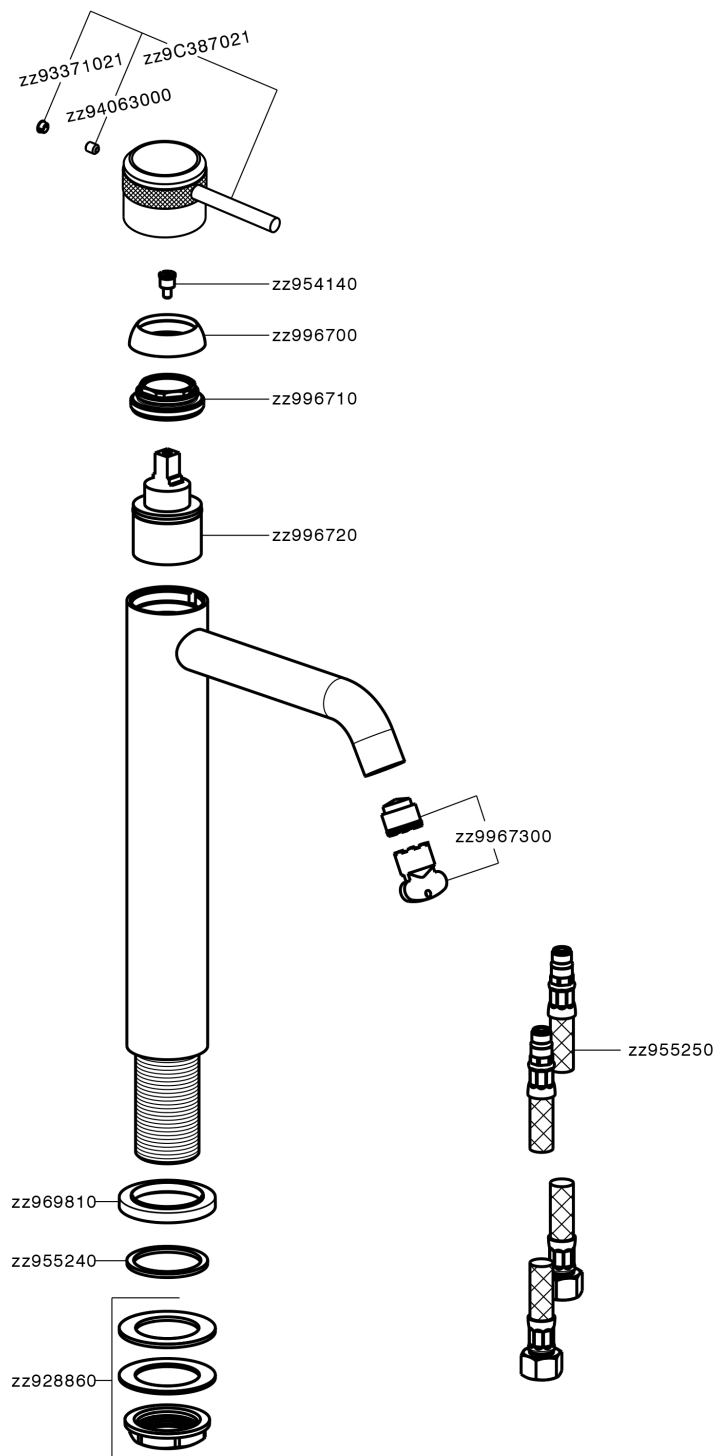

## Single lever tall basin mixer CHRONOS\_CR004540

MODEL **CR004540**

Single lever tall basin mixer, without automatic pop-up waste, G.3/8" stainless steel flexible hose

### CHARACTERISTICS

Cartridge Spare Parts **ZZ99672000**

**35 mm Cartridge**

### EcoStop

EcoStop feature limits water flow to approximately 50% of maximum output with one point of resistance on setting. Push slightly past the middle stop only when full water output is required. This will save water up to 50%.

## Single lever tall basin mixer CHRONOS\_CR004540

CR004540

<https://en.huberitalia.com/single-lever-tall-basin-mixer-chronos-cr004540>

2024-11-21