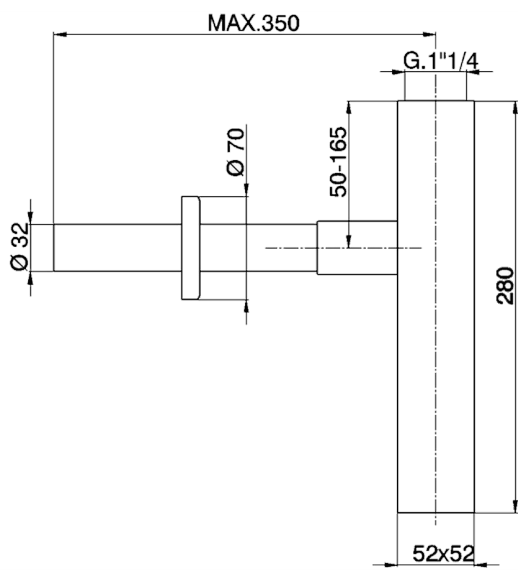

1"1/4 Siphon COMPONENTS_ZB004080

MODEL **ZB004080**

1"1/4 Siphon

AVAILABLE FINISHINGS

- **21** 21 Chrome
- **2B** 2B Polished Nickel
- **2F** 2F Brushed Nickel
- **2P** 2P Rose Gold
- **2Q** 2Q Black Titanium
- **40** 40 Matt Black
- **4Q** 4Q Matt White

CHARACTERISTICS

2024-11-15