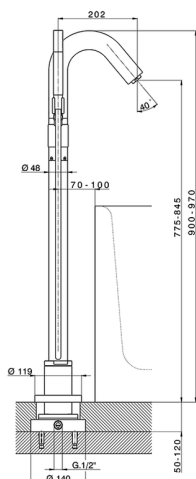

Free standing single lever bath mixer CHRONOS_CR004202

MODEL **CR004202**

Free standing single lever bath mixer, handshower holder on column, Brass D.24mm minimalistic one spray handshower, concealed part included, 150 cm smooth SILVERFLEX Flexible Hose

AVAILABLE FINISHINGS

-  **21** 21 Chrome
-  **2F** 2F Brushed Nickel
-  **2Q** 2Q Black Titanium

CHARACTERISTICS

Cartridge Spare Parts **ZZ93196000**

38 mm Cartridge

2025-01-15