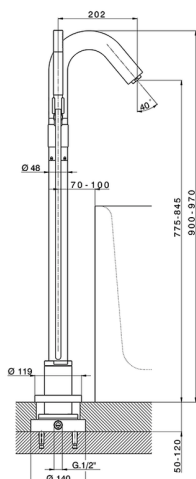

## Free standing single lever bath mixer CHRONOS\_CR004202

MODEL **CR004202**

Free standing single lever bath mixer, handshower holder on column, Brass D.24mm minimalistic one spray handshower, concealed part included, 150 cm smooth SILVERFLEX Flexible Hose

### CHARACTERISTICS

Cartridge Spare Parts **ZZ93196000**

**38 mm Cartridge**

2025-01-15