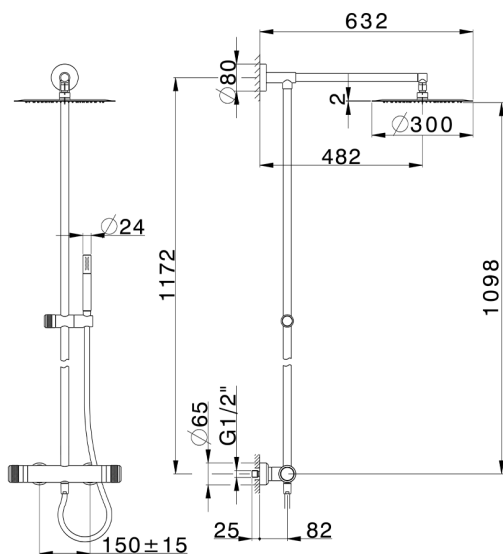

2-function Thermostatic shower set CHRONOS_CRC78050

MODEL **CRC78050**

2-function Thermostatic shower set, 2-outlet devia stop, not adjustable column, sliding handshower holder, Brass D.24mm minimalistic one spray handshower, D.300 mm INOX round showerhead, 150 cm SUPREME smooth flexible hose

AVAILABLE FINISHINGS

CHARACTERISTICS

Cartridge Spare Parts **22.04A.AR - ZZ97279004**

Argo 2 (long filter) Thermostatic Valve

DeviaStop

The Huber Devia Stop technology allows to adjust the water flow and to direct it to the selected output point (overhead soaker, hand shower, etc).