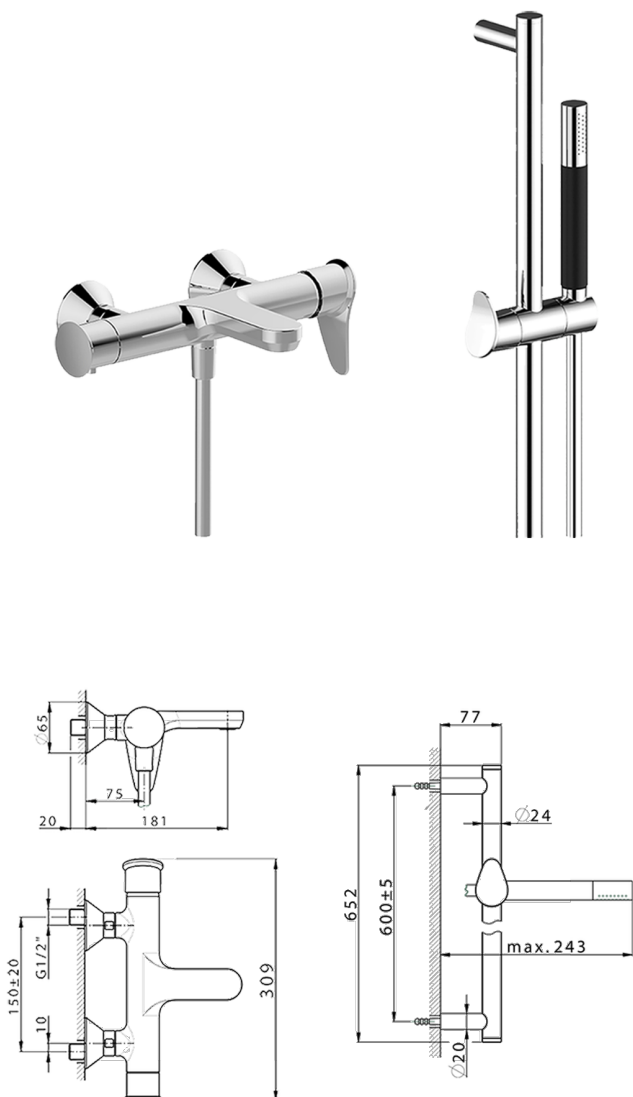

Single lever bath mixer, with shower set HARLOCK_HC000064

MODEL **HC000064**

Single lever bath mixer, with shower set, 60 cm Rail with slide bracket, Brass D.24mm minimalistic one spray handshower, 150 cm SUPREME smooth flexible hose

AVAILABLE FINISHINGS

-  **21** 21 Chrome
-  **2P** 2P Rose Gold
-  **2Q** 2Q Black Titanium
-  **40** 40 Matt Black
-  **4Q** 4Q Matt White
-  **6T** 6T Chrome/Matt Black

CHARACTERISTICS

Cartridge Spare Parts **ZZ95409000**

35 mm Cartridge

DeviaStop

The Huber Devia Stop technology allows to adjust the water flow and to direct it to the selected output point (overhead soaker, hand shower, etc).

2024-11-24