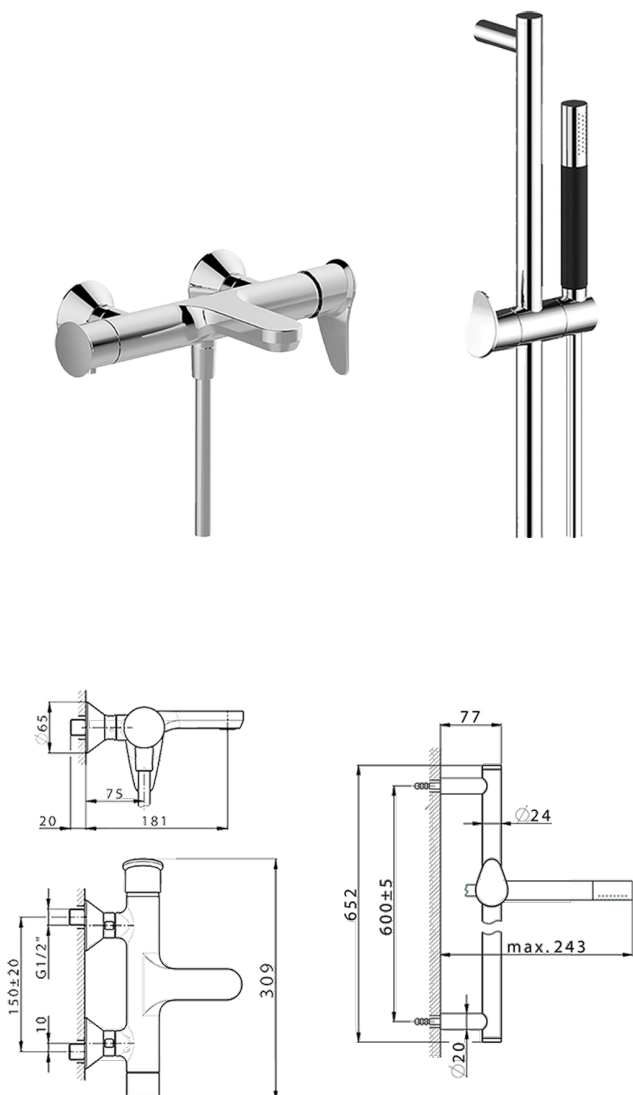

Single lever bath mixer, with shower set HARLOCK_HC000064

MODEL **HC000064**

Single lever bath mixer, with shower set, 60 cm Rail with slide bracket, Brass D.24mm minimalistic one spray handshower, 150 cm SUPREME smooth flexible hose

AVAILABLE FINISHINGS

-  **21** 21 Chrome
-  **2P** 2P Rose Gold
-  **2Q** 2Q Black Titanium
-  **40** 40 Matt Black
-  **4Q** 4Q Matt White
-  **6T** 6T Chrome/Matt Black

CHARACTERISTICS

Cartridge Spare Parts **ZZ95409000**

35 mm Cartridge

DeviaStop

The Huber Devia Stop technology allows to adjust the water flow and to direct it to the selected output point (overhead soaker, hand shower, etc).

2024-11-23