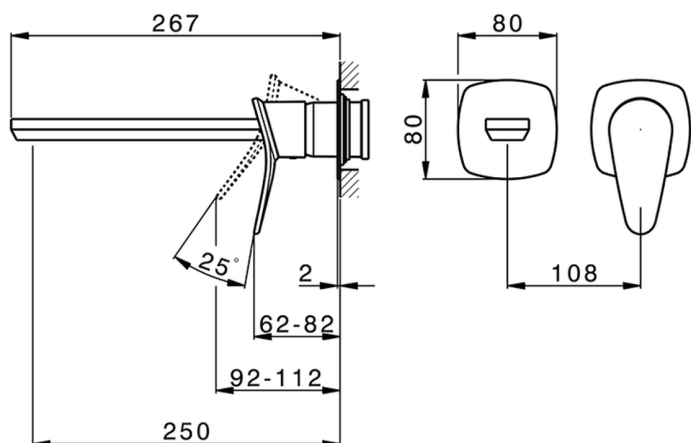

AVAILABLE FINISHINGS

- **21** 21 Chrome
- **2P** 2P Rose Gold
- **2Q** 2Q Black Titanium
- **40** 40 Matt Black
- **4Q** 4Q Matt White
- **6T** 6T Chrome/Matt Black