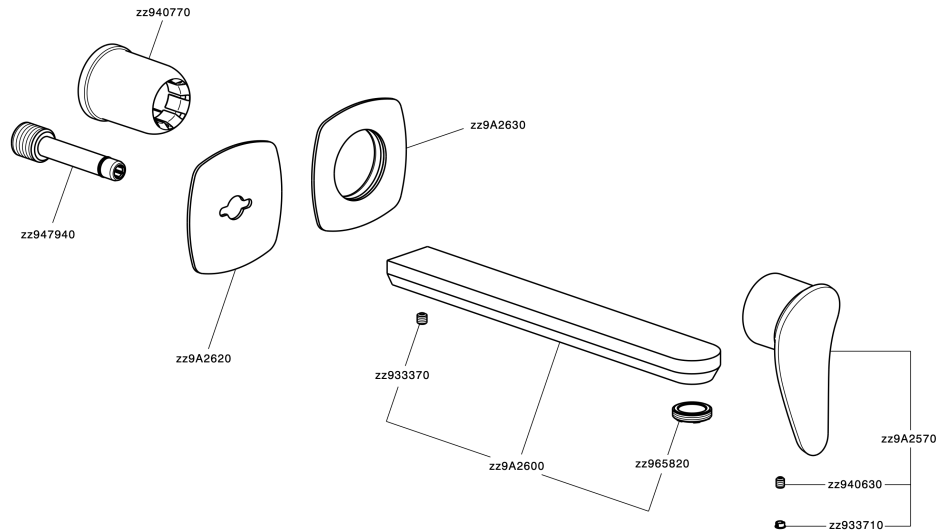

Exposed part for single lever washbasin valve HARLOCK_HC005512

MODEL **HC005512**

Exposed part for single lever washbasin valve, without concealed part, spout L.250 mm, for item Easy-Box ZB002450 and art. ZB025510

Exposed part for single lever washbasin valve HARLOCK_HC005512

HC005512

<https://en.huberitalia.com/exposed-part-for-single-lever-washbasin-valve-harlock-hc005512>

Concealed single lever washbasin mixer Easy-Box CONCEALED_ZB002450

MODEL **ZB002450**

Concealed single lever washbasin mixer
Easy-Box, with protection guard box, without trim kit

AVAILABLE FINISHINGS

CHARACTERISTICS

Concealed **1**
Cartridge Spare Parts **ZZ95409000**
35 mm Cartridge

Piastra/Plate/Plaque/Platte/Placa

2-3mm: XX 56-76

10mm: XX 48-68

EcoStop

EcoStop feature limits water flow to approximately 50% of maximum output with one point of resistance on setting. Push slightly past the middle stop only when full water output is required. This will save water up to 50%.