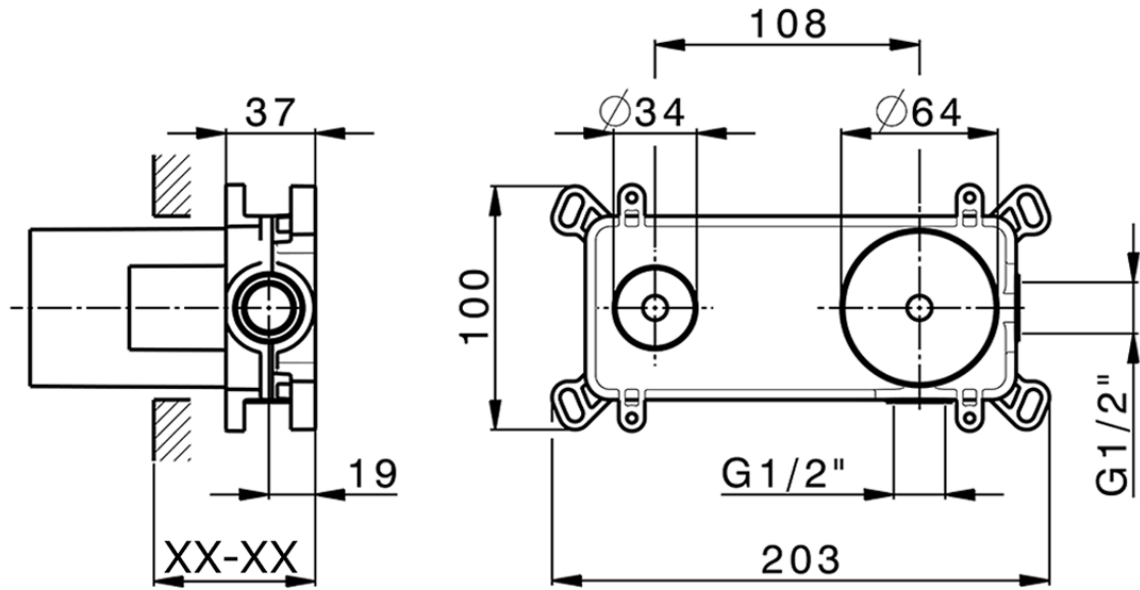

Exposed part for single lever washbasin valve HARLOCK\_HC005512

HC005512

<https://en.huberitalia.com/exposed-part-for-single-lever-washbasin-valve-harlock-hc005512>

Piastra/Plate/Plaque/Platte/Placa

2-3mm: XX 56-76

10mm: XX 48-68