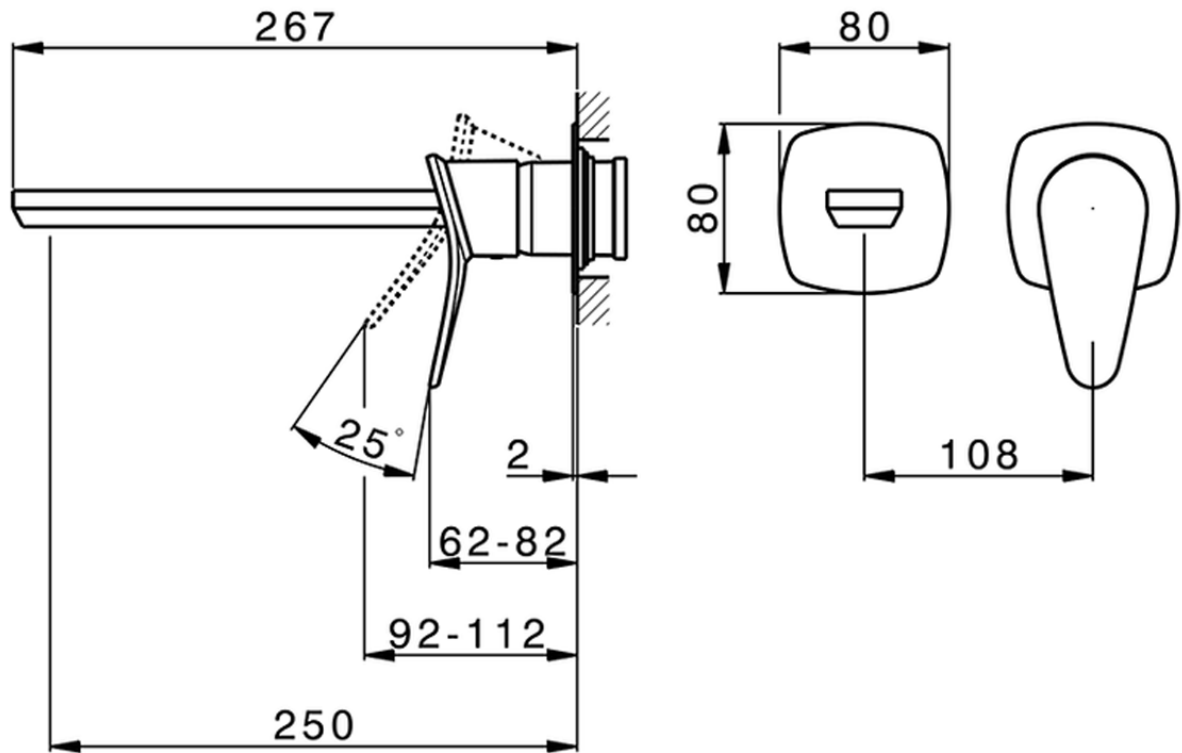

Exposed part for single lever washbasin valve HARLOCK\_HC005512

HC005512

<https://en.huberitalia.com/exposed-part-for-single-lever-washbasin-valve-harlock-hc005512>

Piastra/Plate/Plaque/Platte/Placa

2-3mm: XX 56-76

10mm: XX 48-68