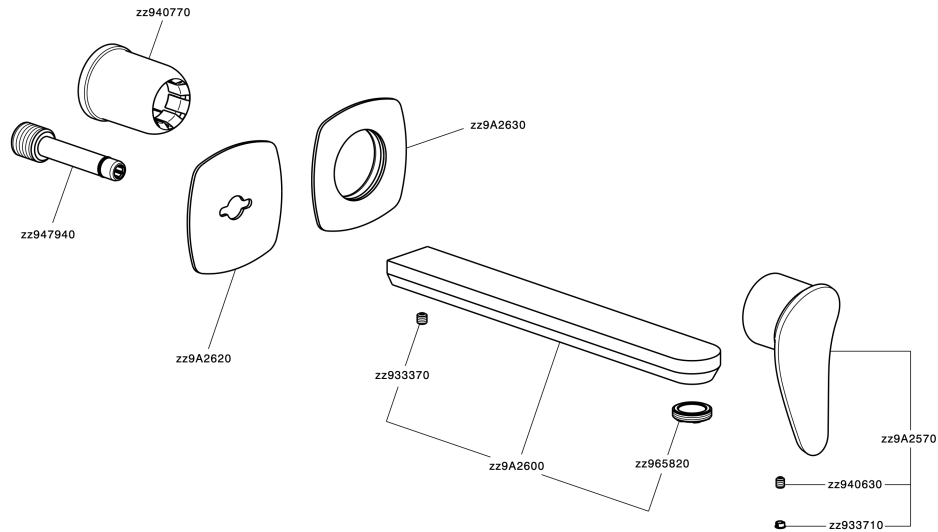

Exposed part for single lever washbasin valve HARLOCK_HC005512

HC005512

<https://en.huberitalia.com/exposed-part-for-single-lever-washbasin-valve-harlock-hc005512>

Concealed single lever washbasin mixer Easy-Box CONCEALED_ZB002450

ZB002450

<https://en.huberitalia.com/concealed-single-lever-washbasin-mixer-easy-box-concealed-zb002450>

2024-11-21