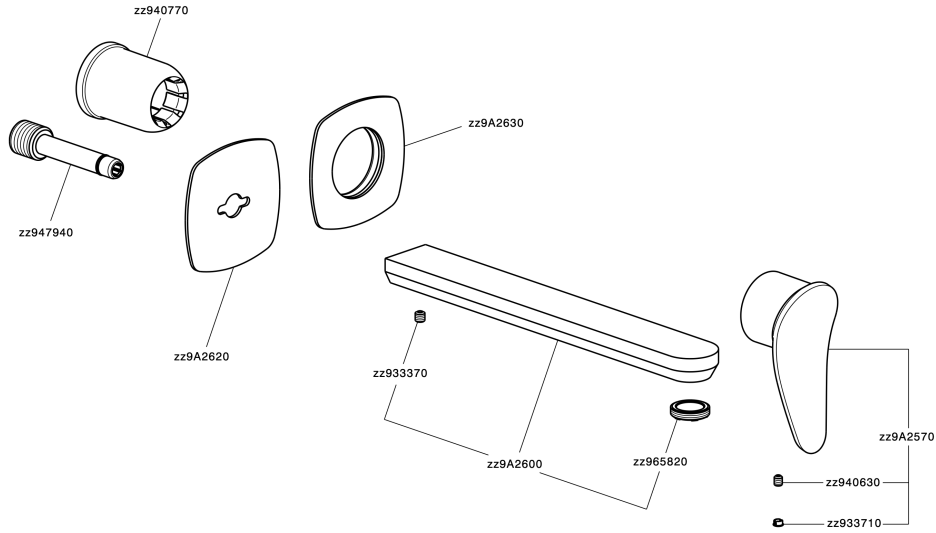

## Exposed part for single lever washbasin valve HARLOCK\_HC005512

MODEL **HC005512**

Exposed part for single lever washbasin valve, without concealed part, spout L.250 mm, for item Easy-Box ZB002450 and art.ZB025510

## Exposed part for single lever washbasin valve HARLOCK\_HC005512

HC005512

<https://en.huberitalia.com/exposed-part-for-single-lever-washbasin-valve-harlock-hc005512>

## Concealed single lever washbasin mixer Easy-Box CONCEALED\_ZB002450

MODEL **ZB002450**

Concealed single lever washbasin mixer  
Easy-Box, with protection guard box, without trim kit

AVAILABLE FINISHINGS

CHARACTERISTICS

Concealed **1**  
Cartridge Spare Parts **ZZ95409000**  
**35 mm Cartridge**

Piastra/Plate/Plaque/Platte/Placa

2-3mm: XX 56-76

10mm: XX 48-68