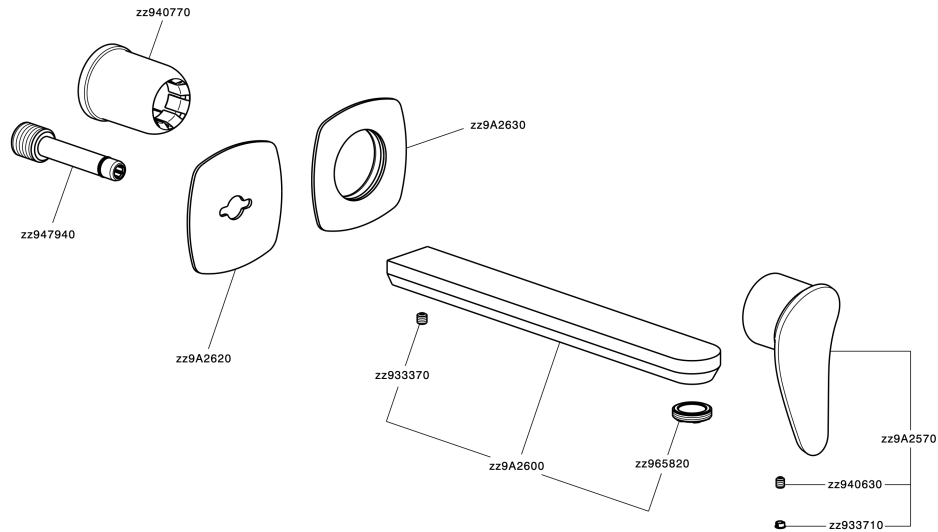

Exposed part for single lever washbasin valve HARLOCK_HC005512

HC005512

<https://en.huberitalia.com/exposed-part-for-single-lever-washbasin-valve-harlock-hc005512>

Concealed single lever washbasin mixer Easy-Box CONCEALED_ZB002450

ZB002450

<https://en.huberitalia.com/concealed-single-lever-washbasin-mixer-easy-box-concealed-zb002450>

2024-11-23