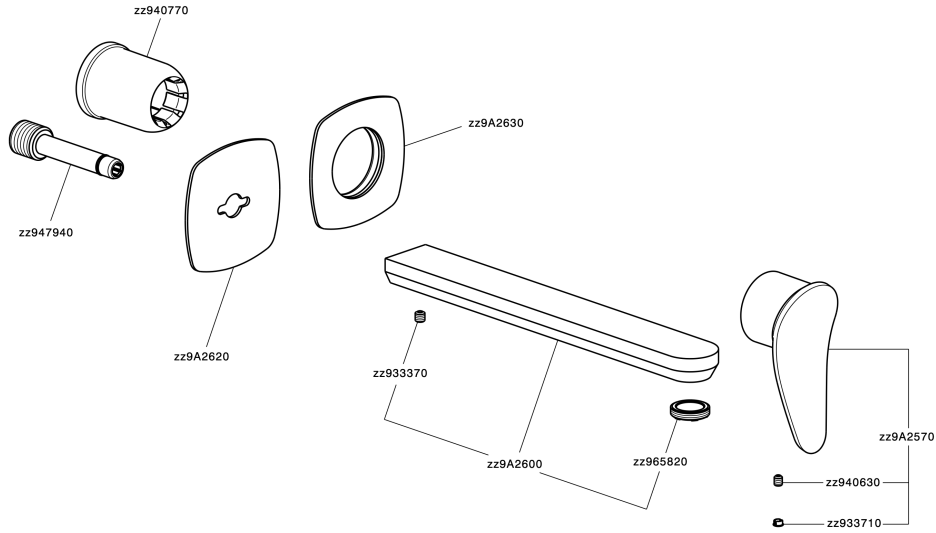

Exposed part for single lever washbasin valve HARLOCK_HC005512

HC005512

<https://en.huberitalia.com/exposed-part-for-single-lever-washbasin-valve-harlock-hc005512>

Concealed single lever washbasin mixer Easy-Box CONCEALED_ZB002450

ZB002450

<https://en.huberitalia.com/concealed-single-lever-washbasin-mixer-easy-box-concealed-zb002450>

2024-11-23