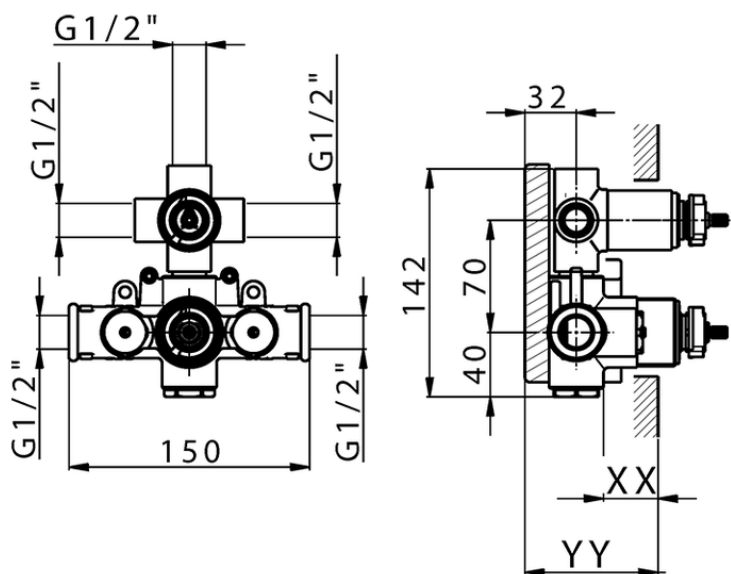

Exposed part for con.thermo.shower valve, 3-outlet LEVITY_LY018200

LY018200

<https://en.huberitalia.com/exposed-part-for-con-thermo-shower-valve-3-outlet-levity-ly018200>

Piastra/Plate/Plaque/Platte/Placa

2-3mm: XX 25-40 YY 76-91

10 mm: XX 16-31 YY 65-80

ZB018201

<https://en.huberitalia.com/3-outlet-concealed-thermostatic-shower-valve-concealed-zb018201>

2024-11-15