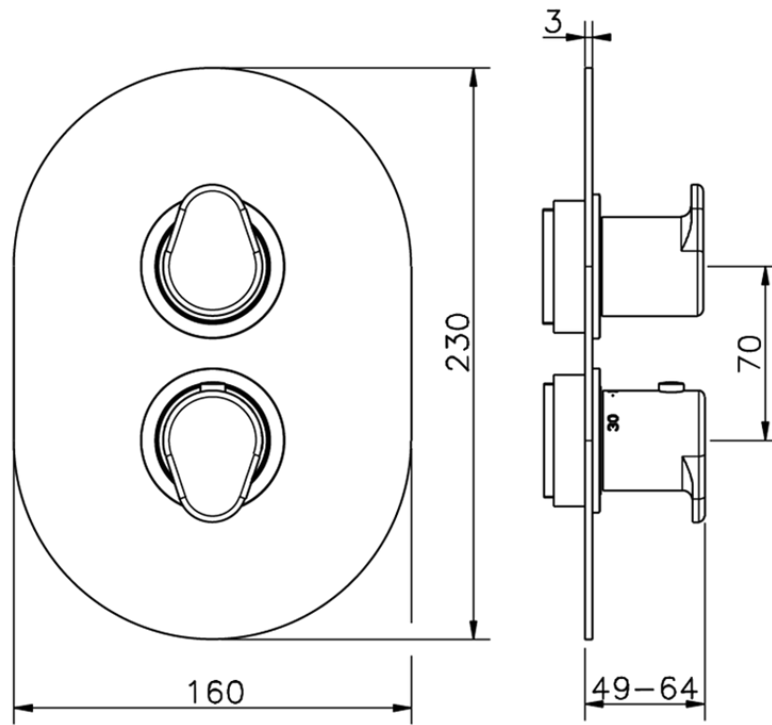

Exposed part for con.thermo.shower valve, 3-outlet LEVITY_LY018200

LY018200

<https://en.huberitalia.com/exposed-part-for-con-thermo-shower-valve-3-outlet-levity-ly018200>

Piastra/Plate/Plaque/Platte/Placa

2-3mm: XX 25-40 YY 76-91

10 mm: XX 16-31 YY 65-80

ZB018201

<https://en.huberitalia.com/3-outlet-concealed-thermostatic-shower-valve-concealed-zb018201>

2024-11-15