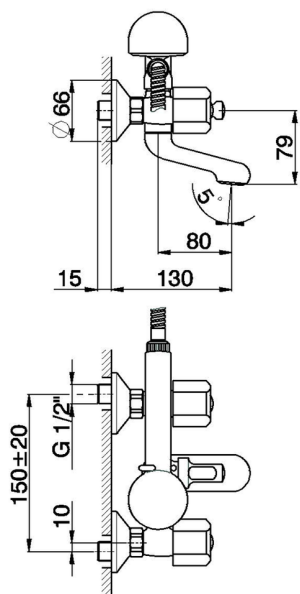

Bath mixer, with shower set EVA_EV000102

MODEL **EV000102**

Bath mixer, with shower set, Globo D.63 mm ABS
one spray handshower, 150 cm brass flexible
hose, without handles

AVAILABLE FINISHINGS

CHARACTERISTICS