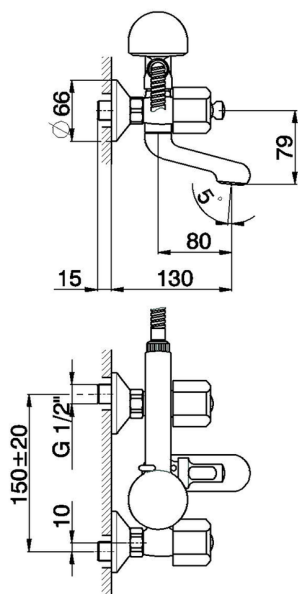

Bath mixer, with shower set EVA_EV000102

MODEL **EV000102**

Bath mixer, with shower set, Globo D.63 mm ABS
one spray handshower, 150 cm brass flexible
hose, without handles

AVAILABLE FINISHINGS

CHARACTERISTICS