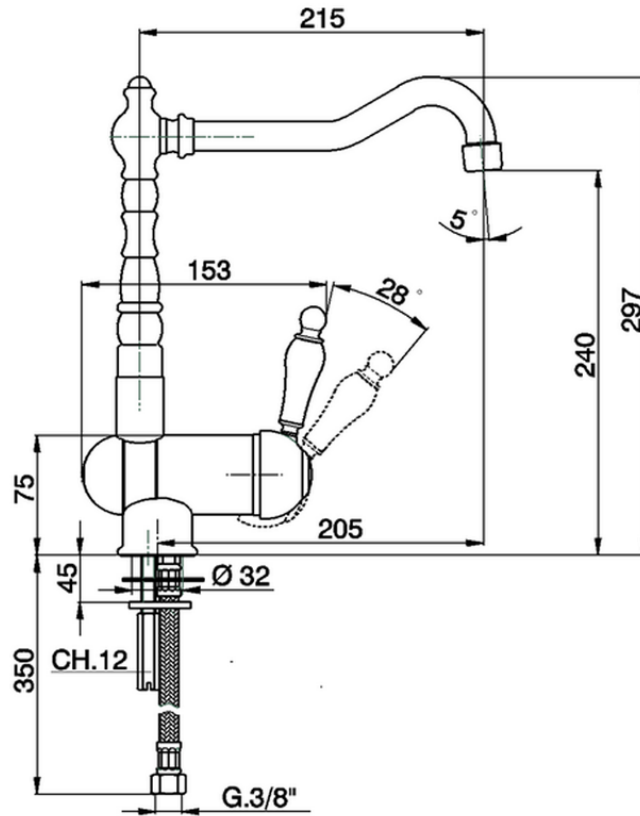

Single lever sink mixer with reclined spout KITCHEN_CM001530

CM001530

<https://en.huberitalia.com/single-lever-sink-mixer-with-reclined-spout-kitchen-cm001530>

2026-04-08