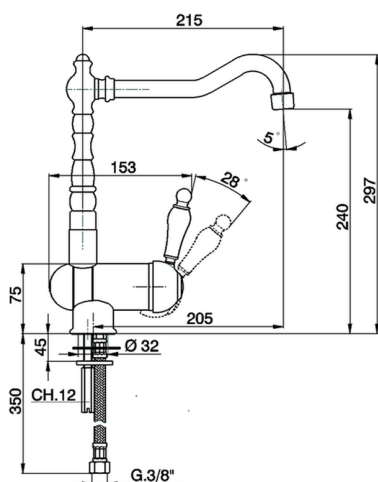

## Single lever sink mixer with reclined spout KITCHEN\_CM001530

MODEL **CM001530**

Single lever sink mixer with reclined spout, swivel spout, G.3/8" stainless steel flexible hose

### CHARACTERISTICS

Cartridge Spare Parts **ZZ92909000**

**43 mm Cartridge**

2026-04-08