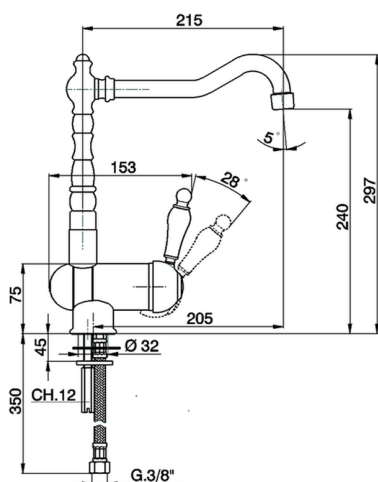

Single lever sink mixer with reclined spout KITCHEN_CM001530

MODEL **CM001530**

Single lever sink mixer with reclined spout, swivel spout, G.3/8" stainless steel flexible hose

AVAILABLE FINISHINGS

-  **21** 21 Chrome
-  **26** 26 Old Copper
-  **27** 27 Old Bronze
-  **2A** 2A Satin Brushed Nickel

CHARACTERISTICS

Cartridge Spare Parts **ZZ92909000**
43 mm Cartridge

2026-06-24