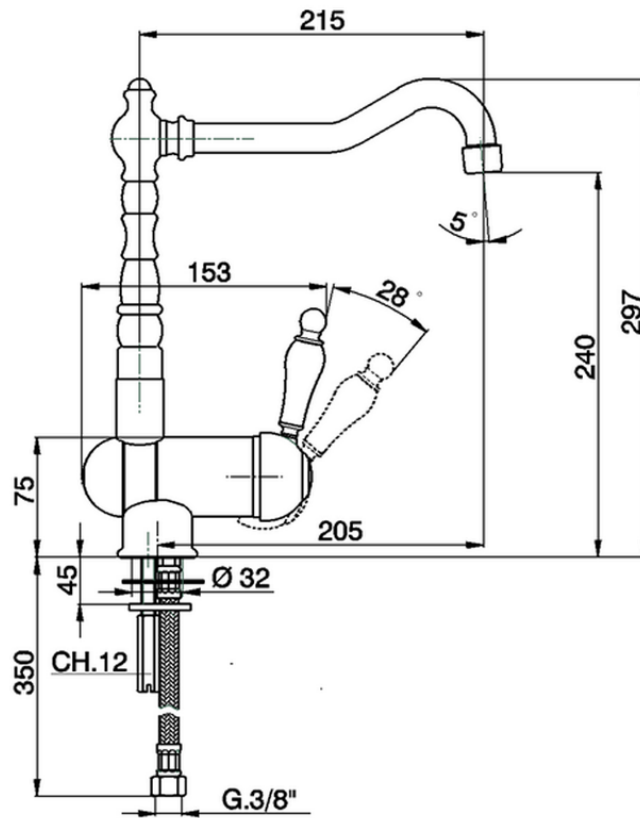

Single lever sink mixer with reclined spout KITCHEN_CM001530

CM001530

<https://en.huberitalia.com/single-lever-sink-mixer-with-reclined-spout-kitchen-cm001530>

2026-04-09