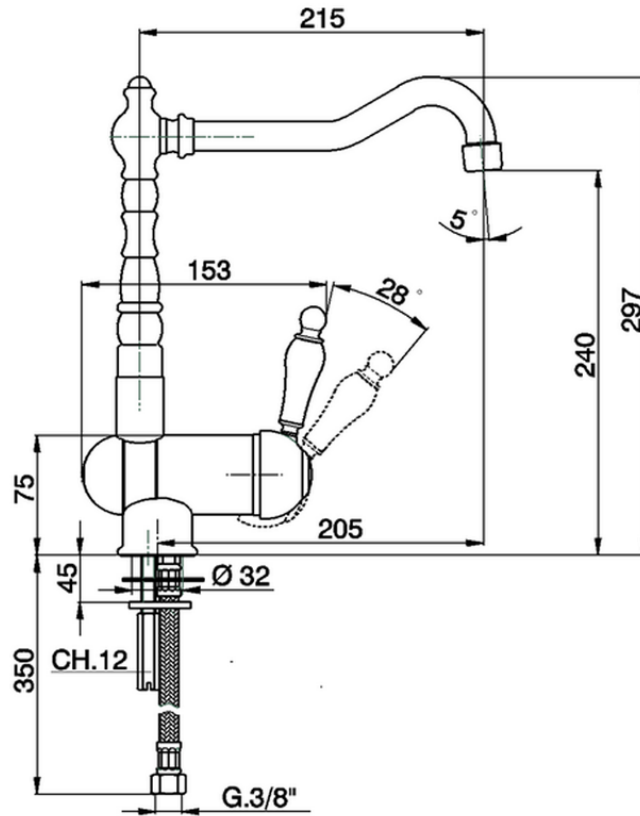

Single lever sink mixer with reclined spout KITCHEN\_CM001530

CM001530

<https://en.huberitalia.com/single-lever-sink-mixer-with-reclined-spout-kitchen-cm001530>

2026-06-24