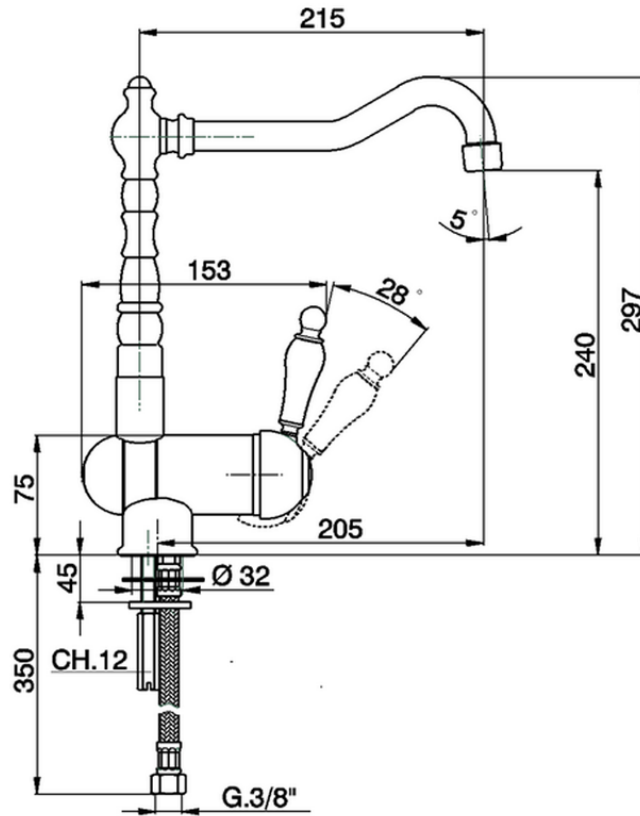

Single lever sink mixer with reclined spout KITCHEN_CM001530

CM001530

<https://en.huberitalia.com/single-lever-sink-mixer-with-reclined-spout-kitchen-cm001530>

2026-05-01