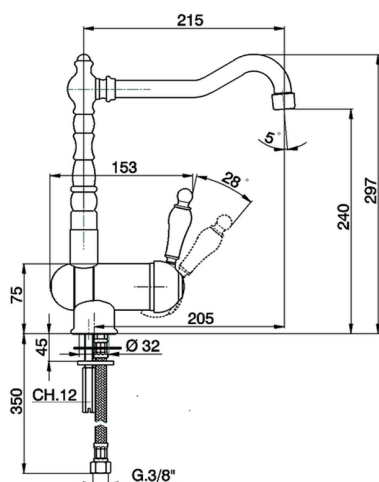

Single lever sink mixer with reclined spout KITCHEN_CM001530

MODEL **CM001530**

Single lever sink mixer with reclined spout, swivel spout, G.3/8" stainless steel flexible hose

AVAILABLE FINISHINGS

-  **21** 21 Chrome
-  **26** 26 Old Copper
-  **27** 27 Old Bronze
-  **2A** 2A Satin Brushed Nickel

CHARACTERISTICS

Cartridge Spare Parts **ZZ92909000**

43 mm Cartridge

2026-06-24