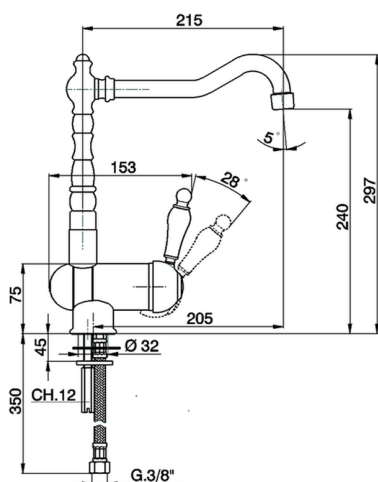

Single lever sink mixer with reclined spout KITCHEN_CM001530

MODEL **CM001530**

Single lever sink mixer with reclined spout, swivel spout, G.3/8" stainless steel flexible hose

AVAILABLE FINISHINGS

-  **21** 21 Chrome
-  **26** 26 Old Copper
-  **27** 27 Old Bronze
-  **2A** 2A Satin Brushed Nickel

CHARACTERISTICS

Cartridge Spare Parts **ZZ92909000**

43 mm Cartridge

2026-05-01