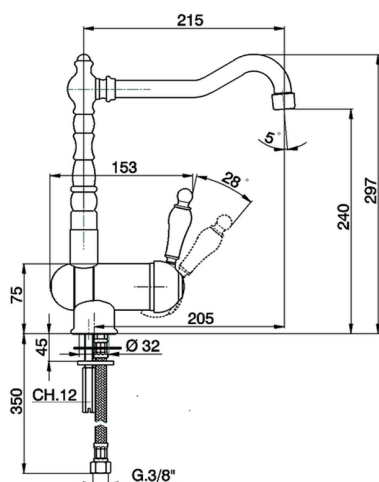

Single lever sink mixer with reclined spout KITCHEN_CM001530

MODEL **CM001530**

Single lever sink mixer with reclined spout, swivel spout, G.3/8" stainless steel flexible hose

AVAILABLE FINISHINGS

-  **21** 21 Chrome
-  **26** 26 Old Copper
-  **27** 27 Old Bronze
-  **2A** 2A Satin Brushed Nickel

CHARACTERISTICS

Cartridge Spare Parts **ZZ92909000**

43 mm Cartridge

2026-05-26