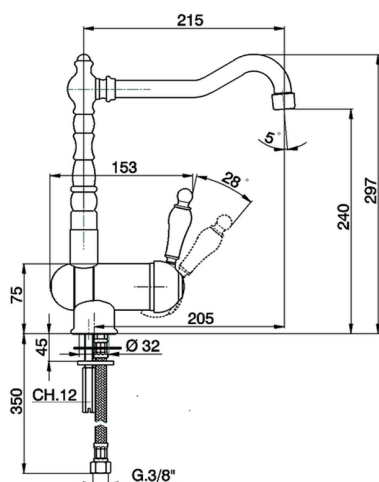

Single lever sink mixer with reclined spout KITCHEN_CM001530

MODEL **CM001530**

Single lever sink mixer with reclined spout, swivel spout, G.3/8" stainless steel flexible hose

AVAILABLE FINISHINGS

-  **21** 21 Chrome
-  **26** 26 Old Copper
-  **27** 27 Old Bronze
-  **2A** 2A Satin Brushed Nickel

CHARACTERISTICS

Cartridge Spare Parts **ZZ92909000**

43 mm Cartridge

2026-05-01