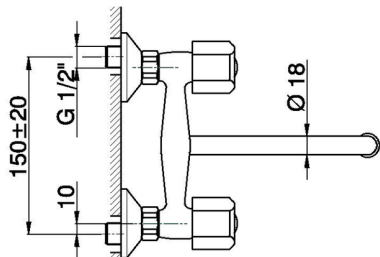

Exposed sink mixer EVA_EV000400

MODEL **EV000400**

Exposed sink mixer, swivel spout, without handles

AVAILABLE FINISHINGS

CHARACTERISTICS

2024-11-23