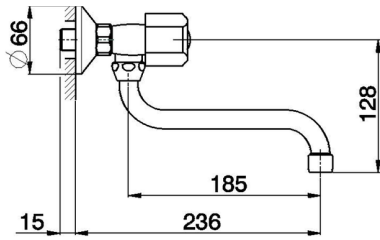

Exposed sink mixer EVA_EV000400

MODEL **EV000400**

Exposed sink mixer, swivel spout, without handles

AVAILABLE FINISHINGS

CHARACTERISTICS

2024-11-23