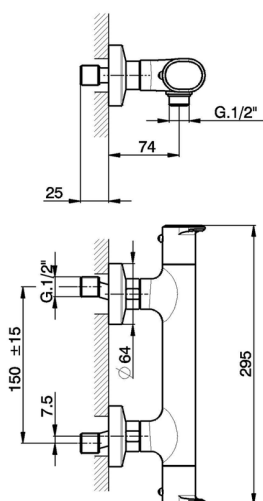

Thermostatic shower mixer LEVITY_LYT01010

MODEL **LYT01010**

Thermostatic shower mixer, without shower set, 1/2" M flexible connection

AVAILABLE FINISHINGS

-  **21** 21 Chrome
-  **2B** 2B Polished Nickel
-  **2F** 2F Brushed Nickel
-  **40** 40 Matt Black
-  **4Q** 4Q Matt White

CHARACTERISTICS

Cartridge Spare Parts **ZZ96551000**

TMX 25 Thermostatic Valve

EcoStop

EcoStop feature limits water flow to approximately 50% of maximum output with one point of resistance on setting. Push slightly past the middle stop only when full water output is required. This will save water up to 50%.