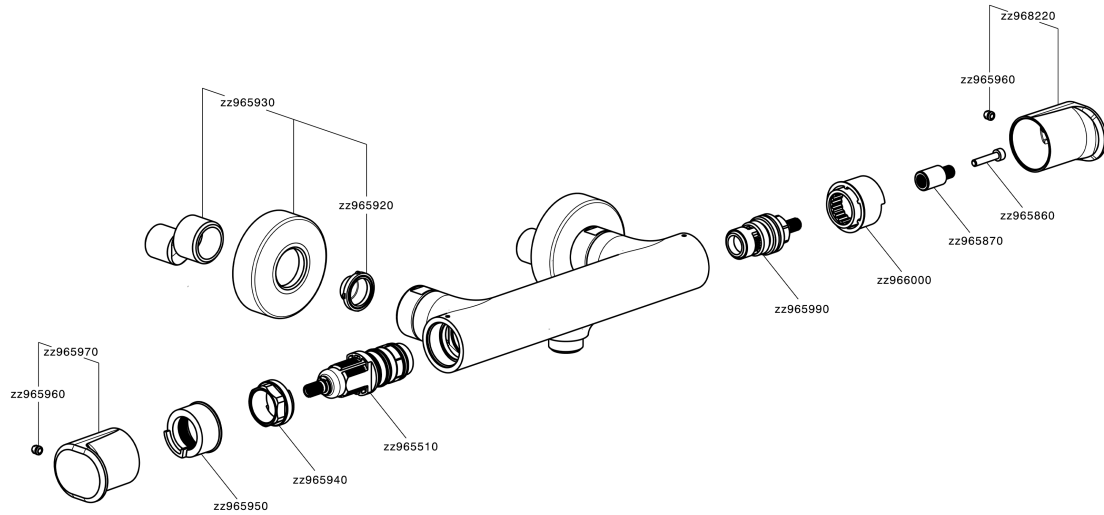

Thermostatic shower mixer LEVITY_LYT01010

LYT01010

<https://en.huberitalia.com/thermostatic-shower-mixer-levity-lyt01010>

2025-04-22