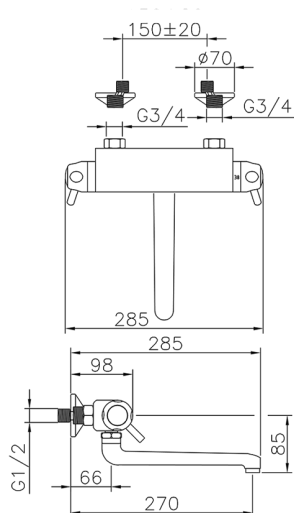

Wall mounted Thermostatic sink mixer COMMUNITY_CPT70010

MODEL **CPT70010**

Wall mounted Thermostatic sink mixer, swivel spout

AVAILABLE FINISHINGS

CHARACTERISTICS

Cartridge Spare Parts **24.02AB.PL**

12x32 Plus Thermostatic Valve