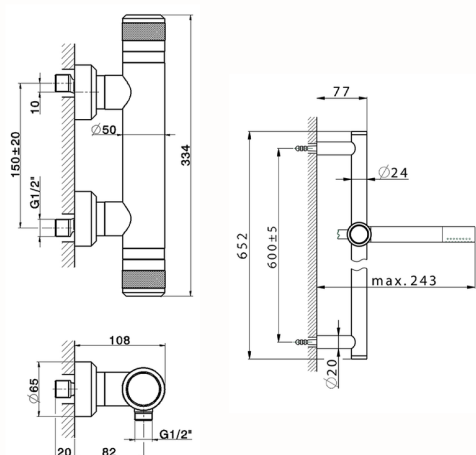

Thermostatic shower mixer with sliding bar CHRONOS_CRS01010

MODEL **CRS01010**

Thermostatic shower mixer with sliding bar, 60 cm slide rail kit with sliding bracket, Brass D.24mm minimalist one spray handshower, 150 cm SUPREME smooth flexible hose

AVAILABLE FINISHINGS

-  **21** 21 Chrome
-  **2F** 2F Brushed Nickel
-  **2Q** 2Q Black Titanium

CHARACTERISTICS

Cartridge Spare Parts **22.04A.AR - ZZ97279004**

Argo 2 (long filter) Thermostatic Valve

SafeTouch