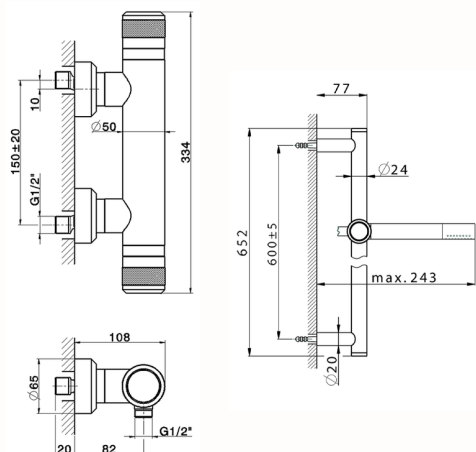

Thermostatic shower mixer with sliding bar CHRONOS_CRS01010

MODEL **CRS01010**

Thermostatic shower mixer with sliding bar, 60 cm slide rail kit with sliding bracket, Brass D.24mm minimalistic one spray handshower, 150 cm SUPREME smooth flexible hose

AVAILABLE FINISHINGS

-  **21** 21 Chrome
-  **2F** 2F Brushed Nickel
-  **2Q** 2Q Black Titanium

CHARACTERISTICS

Cartridge Spare Parts **22.04A.AR - ZZ97279004**

Argo 2 (long filter) Thermostatic Valve

SafeTouch