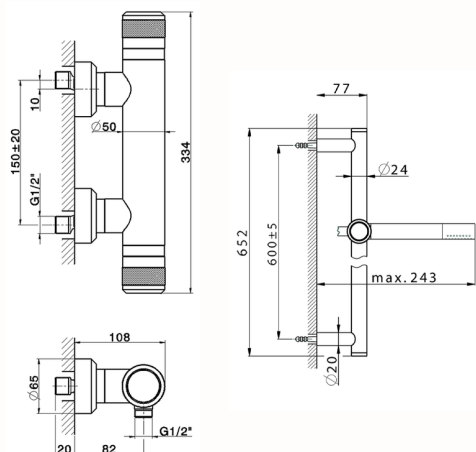

## Thermostatic shower mixer with sliding bar CHRONOS\_CRS01010

MODEL **CRS01010**

Thermostatic shower mixer with sliding bar, 60 cm slide rail kit with sliding bracket, Brass D.24mm minimalistic one spray handshower, 150 cm SUPREME smooth flexible hose

### CHARACTERISTICS

Cartridge Spare Parts **22.04A.AR - ZZ97279004**

**Argo 2 (long filter) Thermostatic Valve**