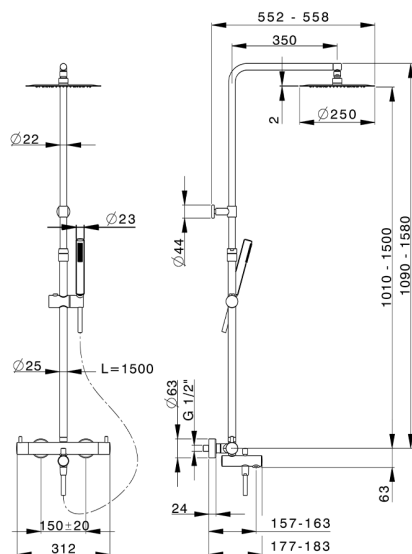

## 3-function Thermostatic shower set M32\_MTC8501D

MODEL **MTC8501D**

3-Function thermostatic bath set, adjustable Column, 23 mm Brass One Spray handshower, 250 mm round showerhead 2 mm thick INOX, 150 cm smooth SUPREME Flexible Hose

AVAILABLE FINISHINGS

CHARACTERISTICS

Cartridge Spare Parts **22.04A.AR - ZZ97279004**

**Argo 2 (long filter) Thermostatic Valve**

### DeviaStop

The Huber Devia Stop technology allows to adjust the water flow and to direct it to the selected output point (overhead soaker, hand shower, etc).