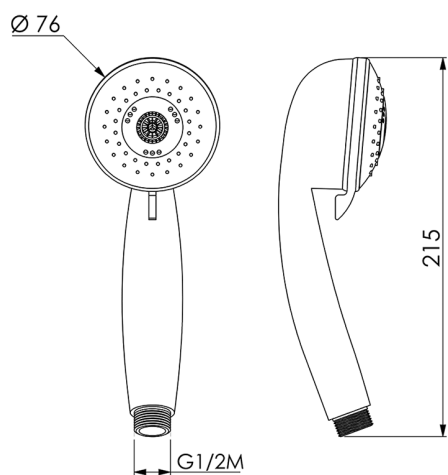

## Teti handshower SHOWER\_SS014310

MODEL **SS014310**

Teti handshower, 3 sprays ABS

AVAILABLE FINISHINGS

CHARACTERISTICS

2024-09-21