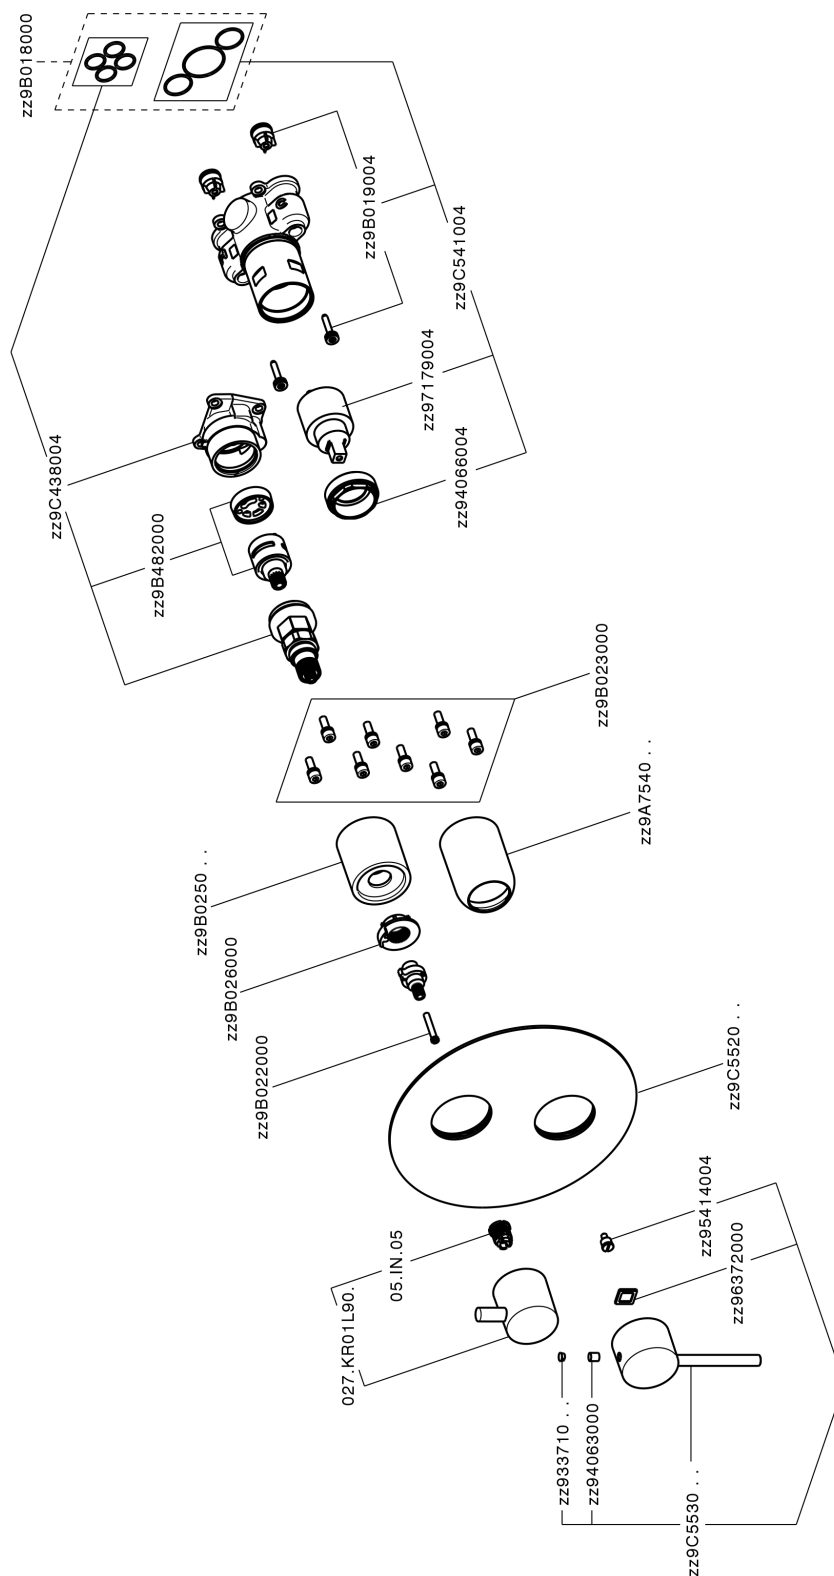

Exposed part for Single Lever One Box Valve ONE BOX_TV0BM030

MODEL **TV0BM030**

Exposed part for Single Lever One Box Valve, with 2-3 outlet diverter, Minimum depth of installation: 67 mm, without concealed part, for items ZB00B030-ZB00B031

AVAILABLE FINISHINGS

CHARACTERISTICS

Cartridge Spare Parts **ZZ97179000**

35 mm Cartridge

Installation **Concealed**

Required concealed parts **ZB00B031**

ZB00B030

Exposed part for Single Lever One Box Valve ONE BOX_TV0BM030

TV0BM030

<https://en.huberitalia.com/exposed-part-for-single-lever-one-box-valve-one-box-tv0bm030>

One Box Universal Concealed Part ONE BOX_ZB00B031

MODEL **ZB00B031**

One Box Universal Concealed Part, for 1 or 2 or 3 outlet thermostatic or single lever, without trim kit, with noise reducers, with sealing gasket