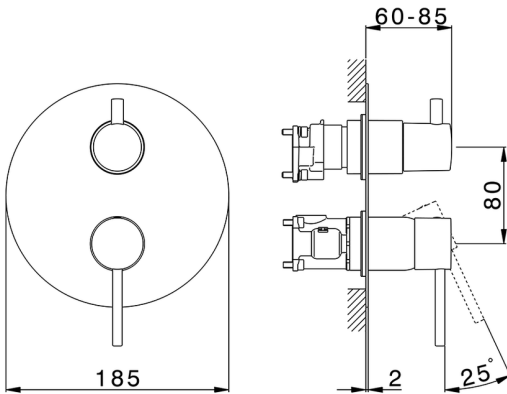

Exposed part for Single Lever One Box Valve ONE BOX_TV0BM030

MODEL **TV0BM030**

Exposed part for Single Lever One Box Valve, with 2-3 outlet diverter, Minimum depth of installation: 67 mm, without concealed part, for items ZB00B030-ZB00B031

AVAILABLE FINISHINGS

21 21 Chrome

CHARACTERISTICS

Cartridge Spare Parts **ZZ97179000**

35 mm Cartridge

Installation **Concealed**

Required concealed parts **ZB00B031**

ZB00B030

Exposed part for Single Lever One Box Valve ONE BOX_TV0BM030

TV0BM030

<https://en.huberitalia.com/exposed-part-for-single-lever-one-box-valve-one-box-tv0bm030>

One Box Universal Concealed Part ONE BOX_ZB00B031