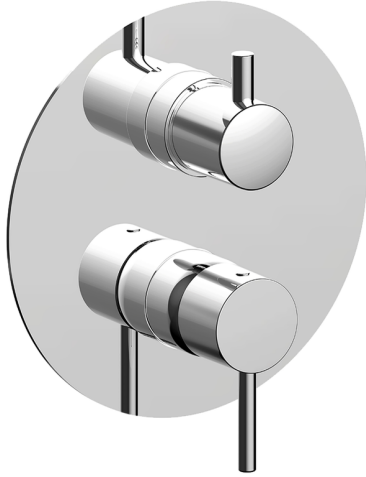

Exposed part for Single Lever One Box Valve ONE BOX_TV0BM030

MODEL **TV0BM030**

Exposed part for Single Lever One Box Valve, with 2-3 outlet diverter, Minimum depth of installation: 67 mm, without concealed part, for items ZB00B030-ZB00B031

AVAILABLE FINISHINGS

21 21 Chrome

CHARACTERISTICS

Cartridge Spare Parts **ZZ97179000**

35 mm Cartridge

Installation **Concealed**

Required concealed parts **ZB00B031**

ZB00B030

Exposed part for Single Lever One Box Valve ONE BOX_TV0BM030

TV0BM030

<https://en.huberitalia.com/exposed-part-for-single-lever-one-box-valve-one-box-tv0bm030>

One Box Universal Concealed Part ONE BOX_ZB00B031

MODEL **ZB00B031**

One Box Universal Concealed Part, for 1 or 2 or 3 outlet thermostatic or single lever, without trim kit, with noise reducers, with sealing gasket

AVAILABLE FINISHINGS

04 04 Without finishing