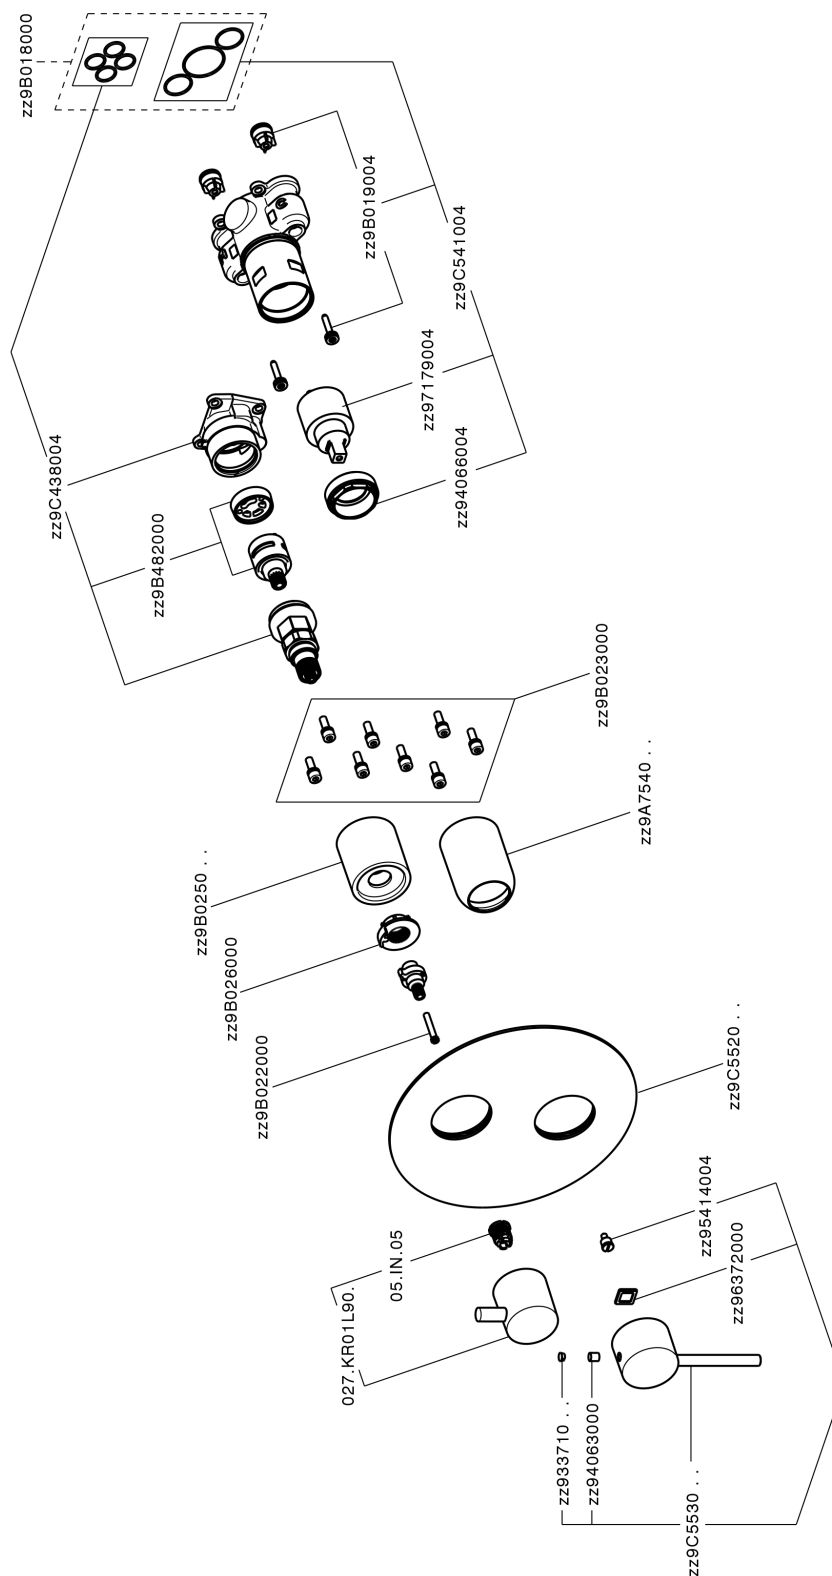

Exposed part for Single Lever One Box Valve ONE BOX_TV0BM030

MODEL **TV0BM030**

Exposed part for Single Lever One Box Valve, with 2-3 outlet diverter, Minimum depth of installation: 67 mm, without concealed part, for items ZB00B030-ZB00B031

AVAILABLE FINISHINGS

21 21 Chrome

CHARACTERISTICS

Cartridge Spare Parts **ZZ97179000**

35 mm Cartridge

Installation **Concealed**

Required concealed parts **ZB00B031**

ZB00B030

Exposed part for Single Lever One Box Valve ONE BOX_TV0BM030

TV0BM030

<https://en.huberitalia.com/exposed-part-for-single-lever-one-box-valve-one-box-tv0bm030>

One Box Universal Concealed Part ONE BOX_ZB00B031

MODEL **ZB00B031**

One Box Universal Concealed Part, for 1 or 2 or 3 outlet thermostatic or single lever, without trim kit, with noise reducers, with sealing gasket

AVAILABLE FINISHINGS

04 04 Without finishing