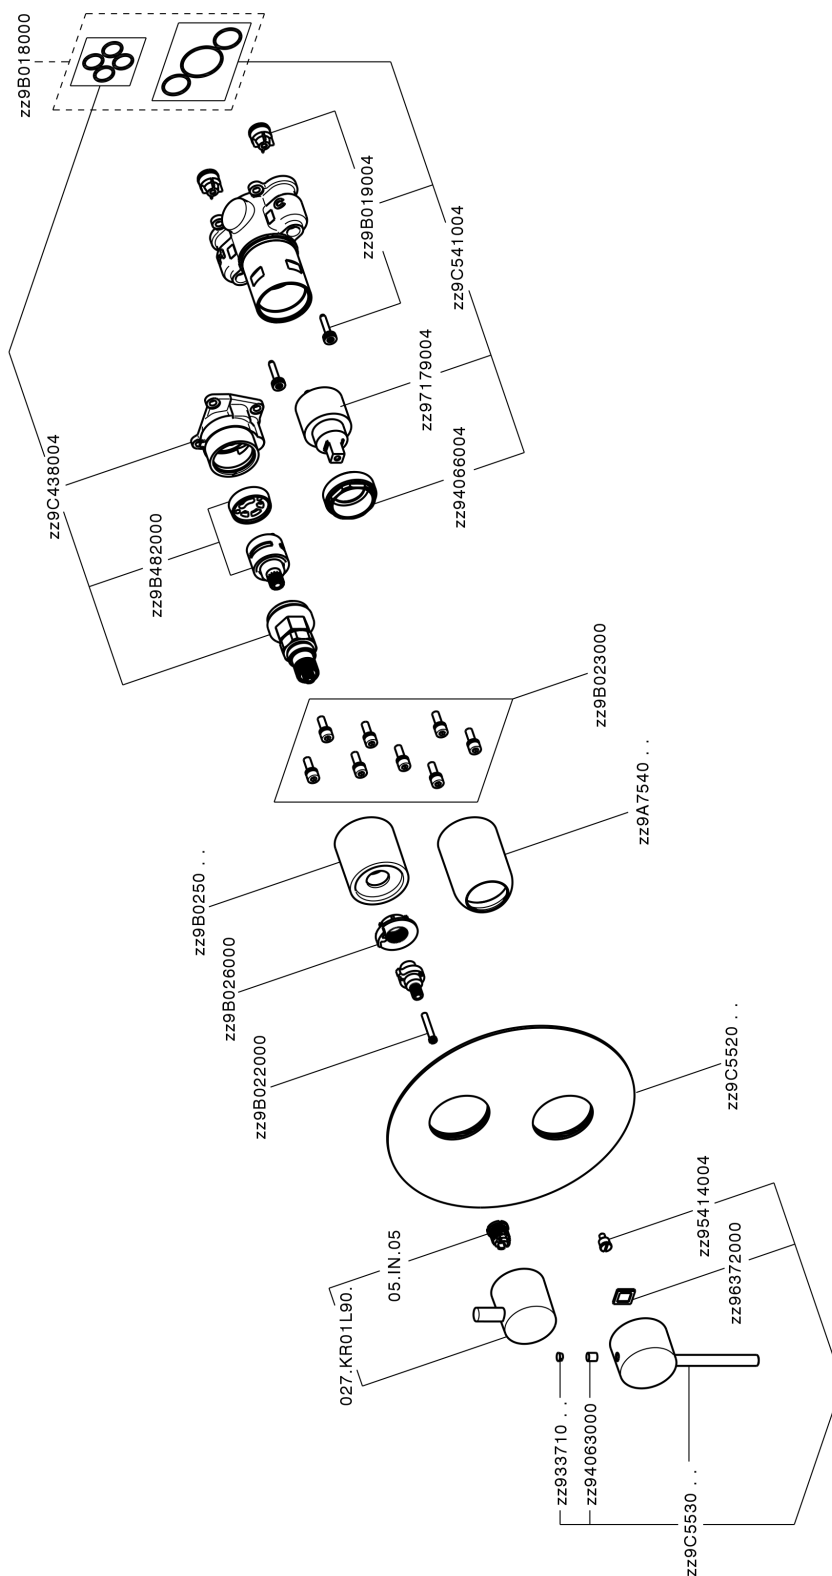

## Exposed part for Single Lever One Box Valve ONE BOX\_TV0BM030

MODEL **TV0BM030**

Exposed part for Single Lever One Box Valve, with 2-3 outlet diverter, Minimum depth of installation: 67 mm, without concealed part, for items ZB00B030-ZB00B031

AVAILABLE FINISHINGS

CHARACTERISTICS

Cartridge Spare Parts **ZZ97179000**

**35 mm Cartridge**

Installation **Concealed**

Required concealed parts **ZB00B031**

**ZB00B030**

## Exposed part for Single Lever One Box Valve ONE BOX\_TV0BM030

TV0BM030

<https://en.huberitalia.com/exposed-part-for-single-lever-one-box-valve-one-box-tv0bm030>

## One Box Universal Concealed Part ONE BOX\_ZB00B031

MODEL **ZB00B031**

One Box Universal Concealed Part, for 1 or 2 or 3 outlet thermostatic or single lever, without trim kit, with noise reducers, with sealing gasket