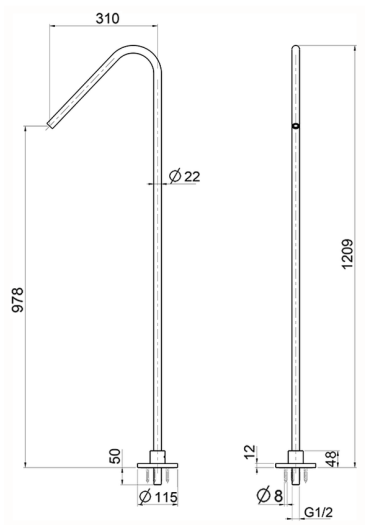

Standing floor mounted spout LYNOX_ZB001280

MODEL **ZB001280**

Standing floor mounted spout, 930 mm Length, Inox
AISI 316L, to be mounted with art. LX000304

AVAILABLE FINISHINGS

D1 D1 Brushed Inox

CHARACTERISTICS