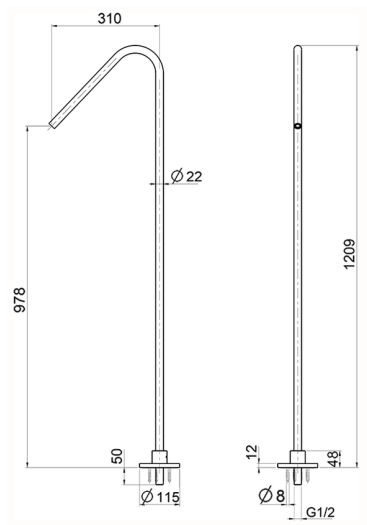

Standing floor mounted spout LYNOX_ZB001280

MODEL **ZB001280**

Standing floor mounted spout, 930 mm Length, Inox
AISI 316L, to be mounted with art. LX000304

AVAILABLE FINISHINGS

D1 D1 Brushed Inox

CHARACTERISTICS