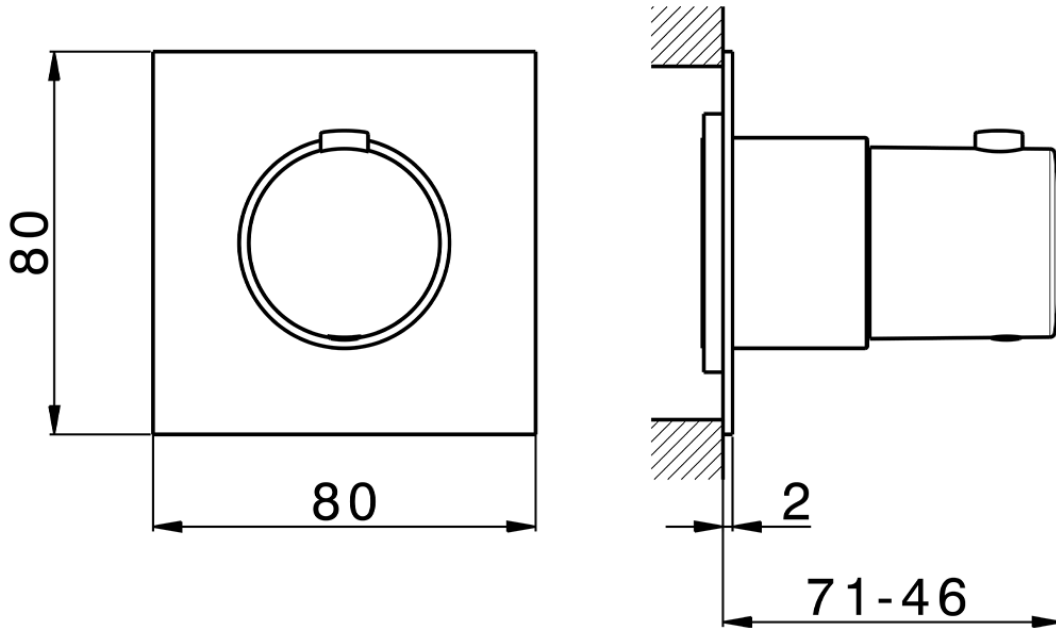

## Exposed part for thermostatic concealed valve PUSH&SHOWER\_PS0G1030

PS0G1030

<https://en.huberitalia.com/exposed-part-for-thermostatic-concealed-valve-pushshower-ps0g1030>

2026-07-02