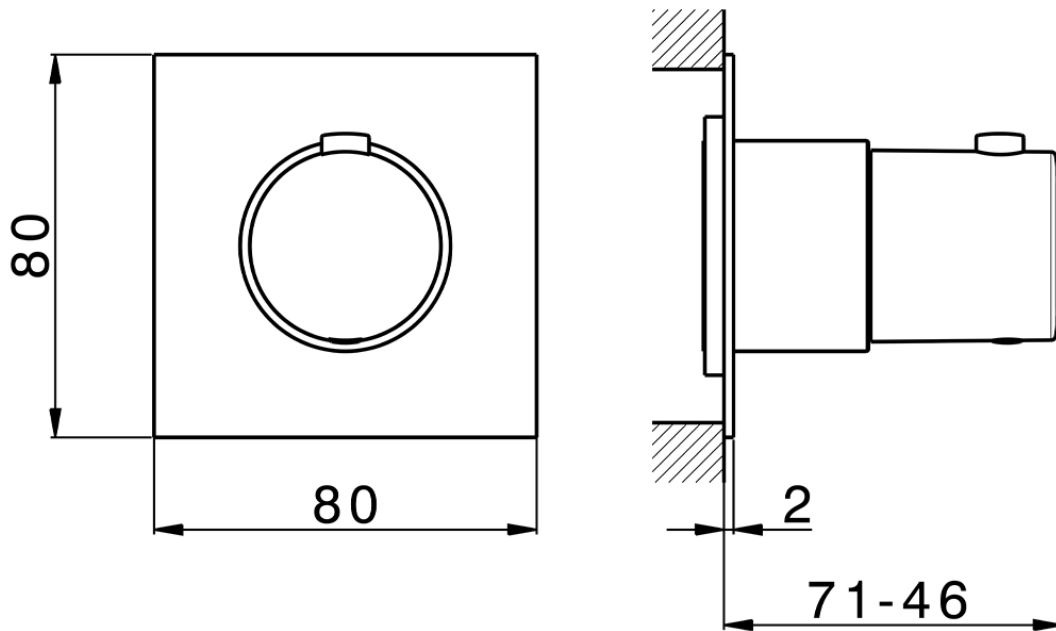

## Exposed part for thermostatic concealed valve PUSH&SHOWER\_PS0G1030

PS0G1030

<https://en.huberitalia.com/exposed-part-for-thermostatic-concealed-valve-pushshower-ps0g1030>

2026-07-02