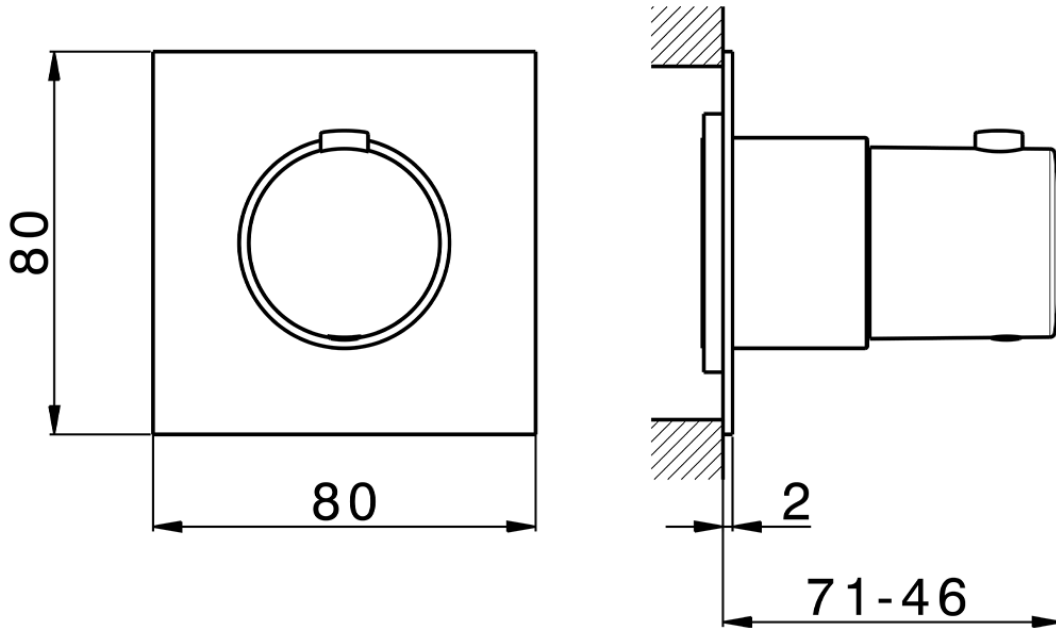

## Exposed part for thermostatic concealed valve PUSH&SHOWER\_PS0G1030

PS0G1030

<https://en.huberitalia.com/exposed-part-for-thermostatic-concealed-valve-pushshower-ps0g1030>

2026-04-08