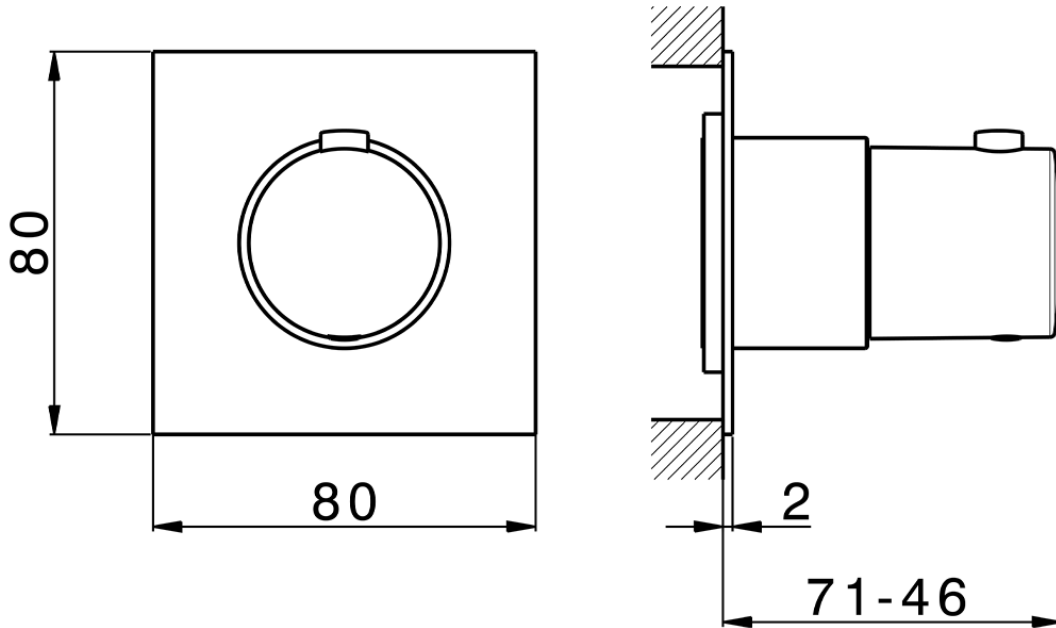

Exposed part for thermostatic concealed valve PUSH&SHOWER_PS0G1030

PS0G1030

<https://en.huberitalia.com/exposed-part-for-thermostatic-concealed-valve-pushshower-ps0g1030>

2026-06-14