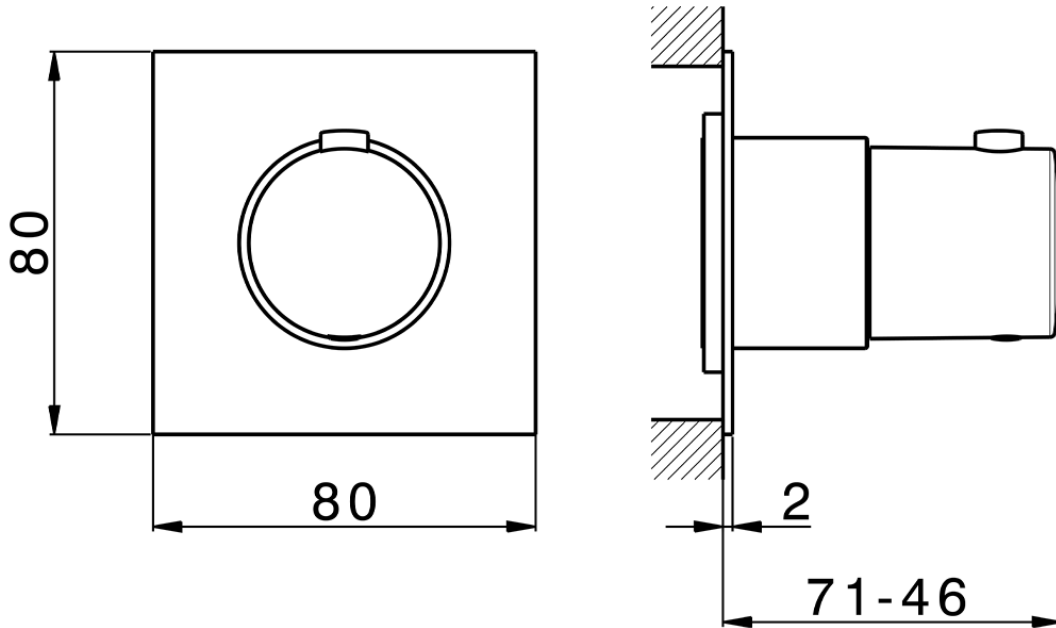

## Exposed part for thermostatic concealed valve PUSH&SHOWER\_PS0G1030

PS0G1030

<https://en.huberitalia.com/exposed-part-for-thermostatic-concealed-valve-pushshower-ps0g1030>

2026-06-14