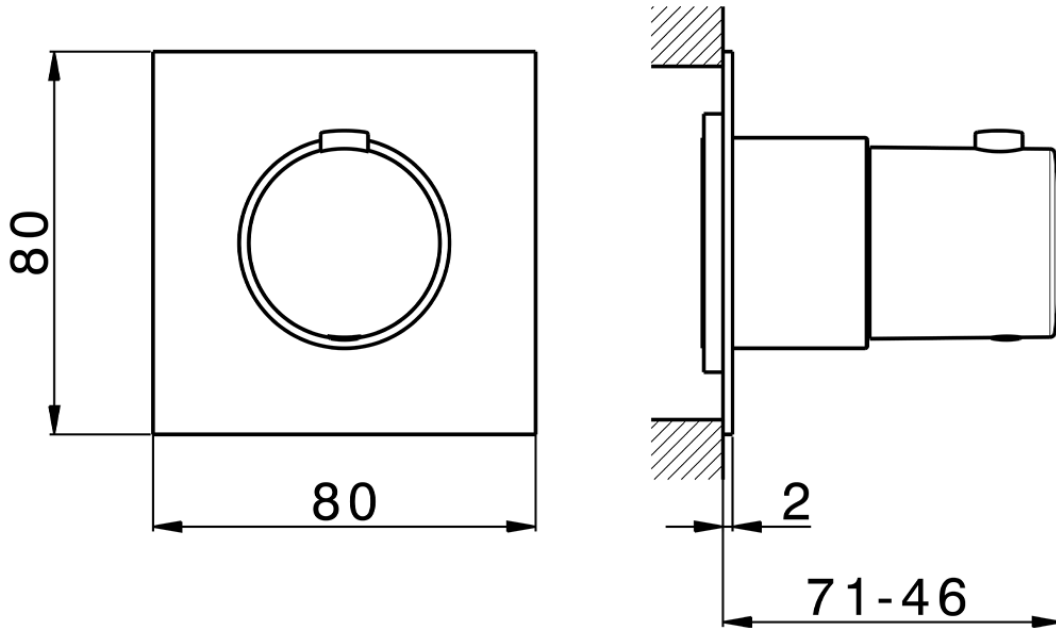

Exposed part for thermostatic concealed valve PUSH&SHOWER_PS0G1030

PS0G1030

<https://en.huberitalia.com/exposed-part-for-thermostatic-concealed-valve-pushshower-ps0g1030>

2026-06-27