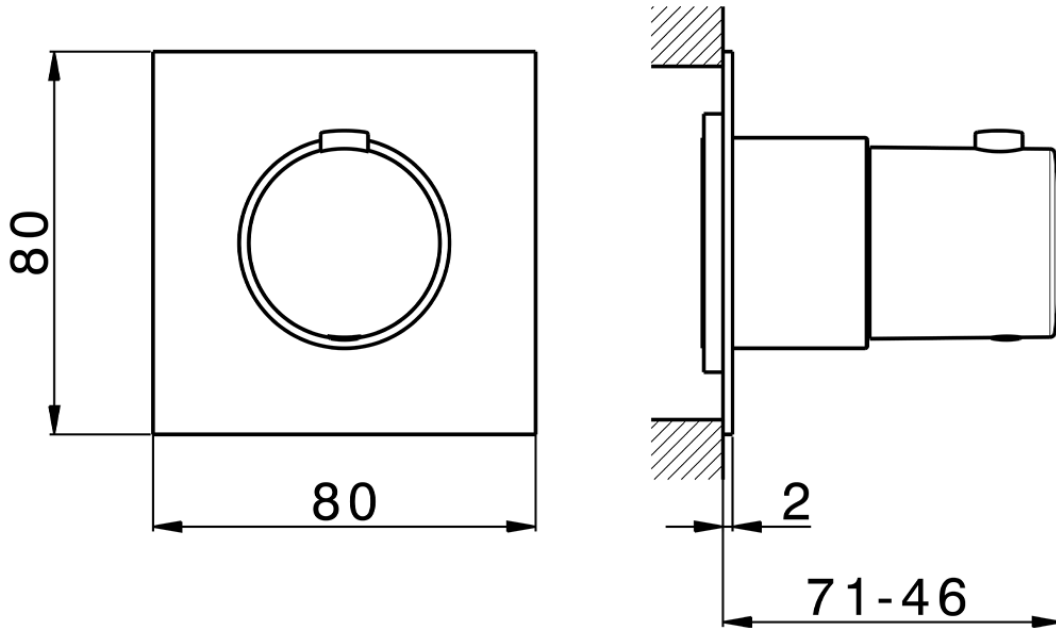

Exposed part for thermostatic concealed valve PUSH&SHOWER_PS0G1030

PS0G1030

<https://en.huberitalia.com/exposed-part-for-thermostatic-concealed-valve-pushshower-ps0g1030>

2026-06-15