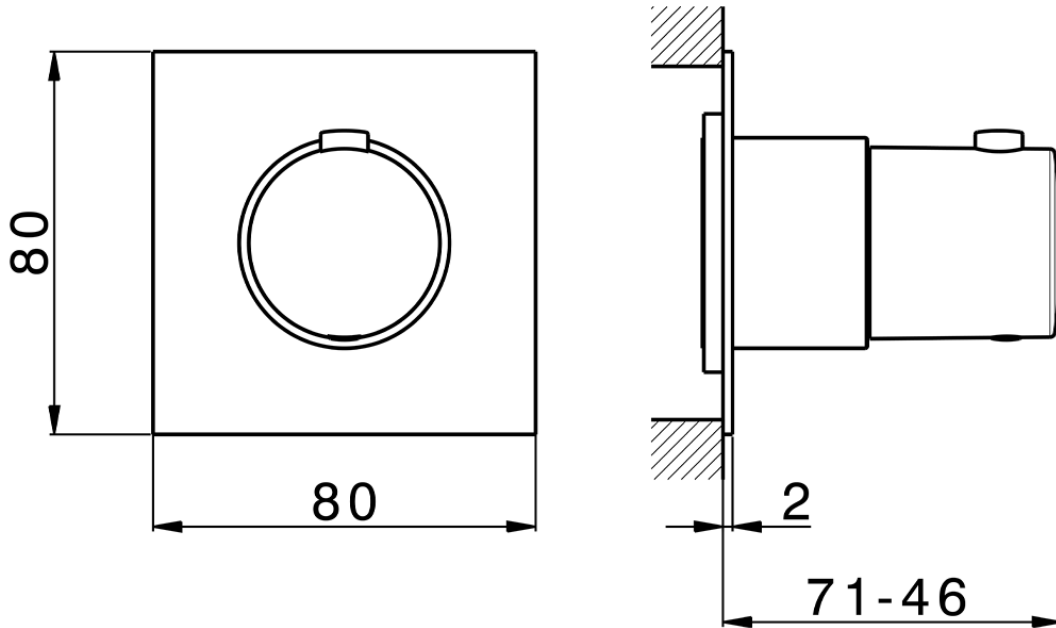

Exposed part for thermostatic concealed valve PUSH&SHOWER_PS0G1030

PS0G1030

<https://en.huberitalia.com/exposed-part-for-thermostatic-concealed-valve-pushshower-ps0g1030>

2026-06-13