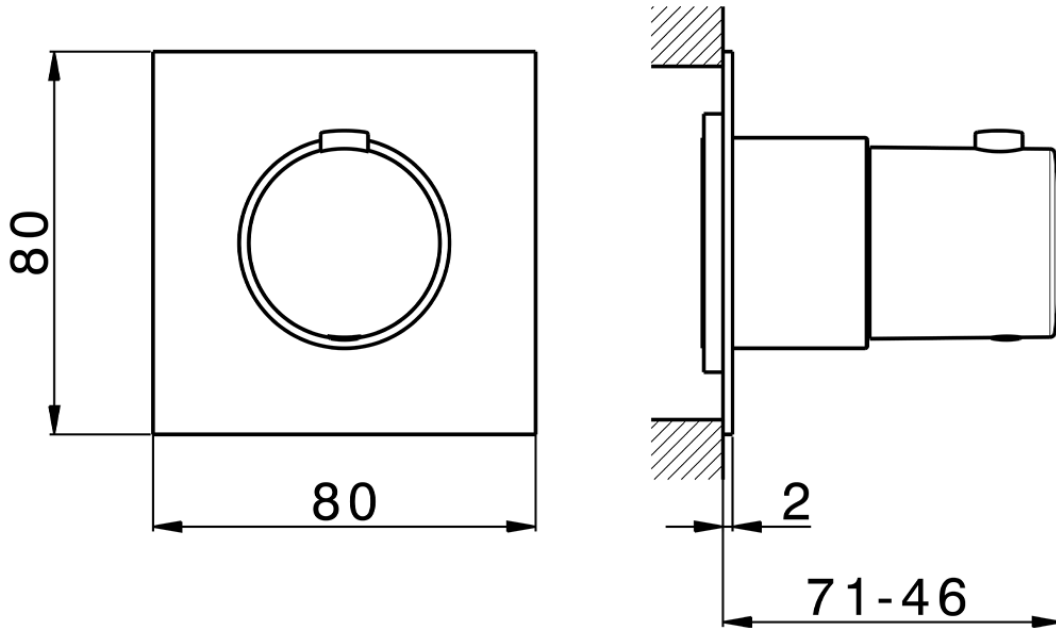

Exposed part for thermostatic concealed valve PUSH&SHOWER_PS0G1030

PS0G1030

<https://en.huberitalia.com/exposed-part-for-thermostatic-concealed-valve-pushshower-ps0g1030>

2026-04-05