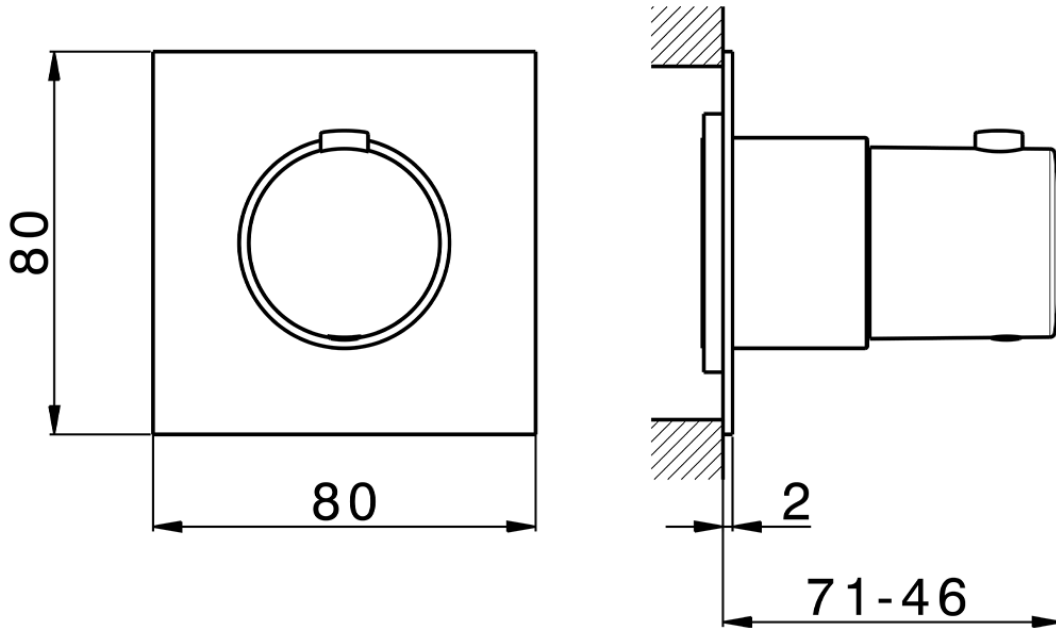

Exposed part for thermostatic concealed valve PUSH&SHOWER_PS0G1030

PS0G1030

<https://en.huberitalia.com/exposed-part-for-thermostatic-concealed-valve-pushshower-ps0g1030>

2026-06-13