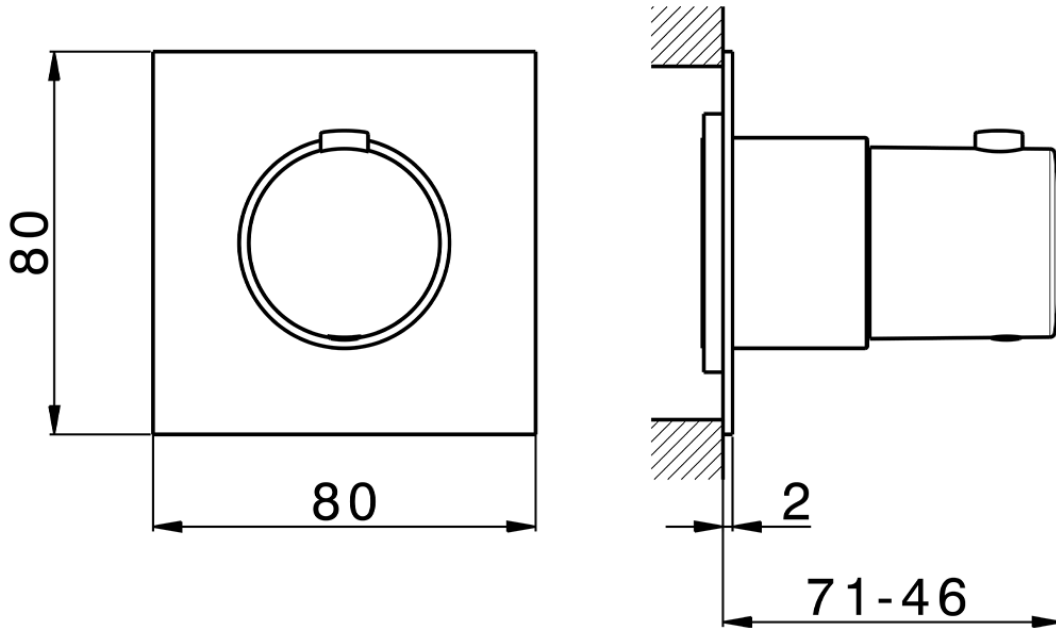

## Exposed part for thermostatic concealed valve PUSH&SHOWER\_PS0G1030

PS0G1030

<https://en.huberitalia.com/exposed-part-for-thermostatic-concealed-valve-pushshower-ps0g1030>

2026-05-02