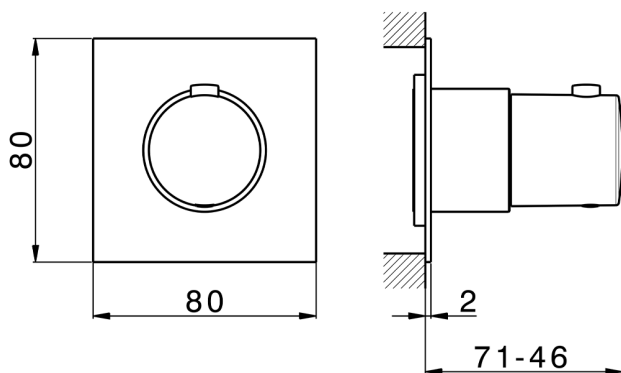

AVAILABLE FINISHINGS

- **21** 21 Chrome
- **24** 24 Gold
- **26** 26 Old Copper
- **2B** 2B Polished Nickel
- **2F** 2F Brushed Nickel
- **2W** 2W Brushed Gold
- **3W** 3W Brushed Black Titanium
- **5G** 5G Rose Gold
- **40** 40 Matt Black