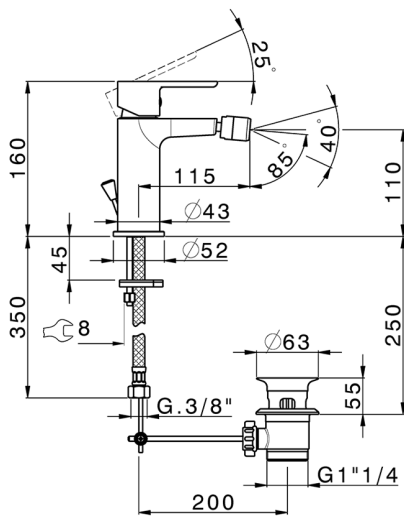

## Single lever bidet mixer

MODEL **ZR000554**

Single lever bidet mixer, with 1" 1/4 automatic pop-up waste, G.3/8" stainless steel flexible hoses

AVAILABLE FINISHINGS

**21** 21 Chrome

CHARACTERISTICS

Cartridge Spare Parts **ZZ99750000**

**35 mm Cartridge**

2024-12-22