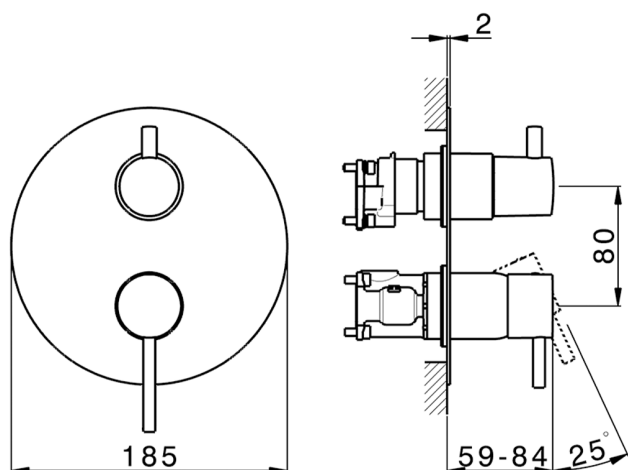

Exposed part for Single Lever One Box Valve NUOVA KIRUNA_K20BM030

MODEL **K20BM030**

Exposed part for Single Lever One Box Valve, with 2-3 outlet diverter, Minimum depth of installation: 67 mm, without concealed part, for items ZB00B030-ZB00B031

35 mm Cartridge

Installation **Concealed**

Required concealed parts **ZB00B031**

ZB00B030

One Box Universal Concealed Part ONE BOX_ZB00B031

MODEL **ZB00B031**

One Box Universal Concealed Part, for 1 or 2 or 3 outlet thermostatic or single lever, without trim kit, with noise reducers, with sealing gasket