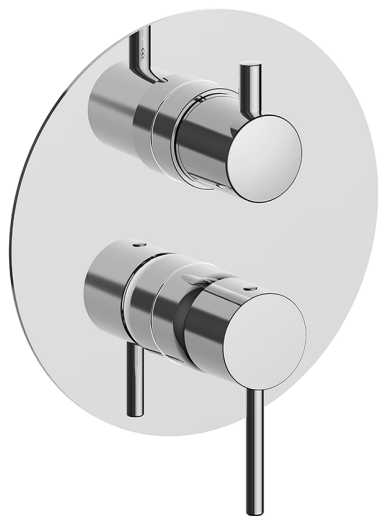

## Exposed part for Single Lever One Box Valve NUOVA KIRUNA\_K20BM030

MODEL **K20BM030**

Exposed part for Single Lever One Box Valve, with 2-3 outlet diverter, Minimum depth of installation: 67 mm, without concealed part, for items ZB00B030-ZB00B031

### CHARACTERISTICS

Cartridge Spare Parts **ZZ97179000**

**35 mm Cartridge**

Installation **Concealed**

Required concealed parts **ZB00B031**

**ZB00B030**

## One Box Universal Concealed Part ONE BOX\_ZB00B031

MODEL **ZB00B031**

One Box Universal Concealed Part, for 1 or 2 or 3 outlet thermostatic or single lever, without trim kit, with noise reducers, with sealing gasket