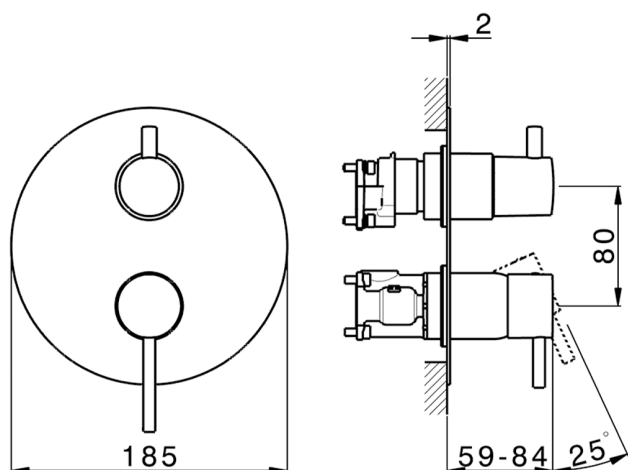

## Exposed part for Single Lever One Box Valve NUOVA KIRUNA\_K20BM030

MODEL **K20BM030**

Exposed part for Single Lever One Box Valve, with 2-3 outlet diverter, Minimum depth of installation: 67 mm, without concealed part, for items ZB00B030-ZB00B031

### CHARACTERISTICS

Cartridge Spare Parts **ZZ97179000**

**35 mm Cartridge**

Installation **Concealed**

Required concealed parts **ZB00B031**

**ZB00B030**