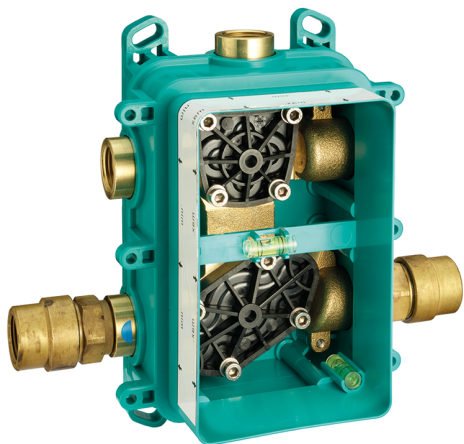

## Exposed part for Single Lever One Box Valve NUOVA KIRUNA\_K20BM030

MODEL **K20BM030**

Exposed part for Single Lever One Box Valve, with 2-3 outlet diverter, Minimum depth of installation: 67 mm, without concealed part, for items ZB00B030-ZB00B031

### CHARACTERISTICS

Cartridge Spare Parts **ZZ97179000**

**35 mm Cartridge**

Installation **Concealed**

Required concealed parts **ZB00B031**

**ZB00B030**

## One Box Universal Concealed Part ONE BOX\_ZB00B031

MODEL **ZB00B031**

One Box Universal Concealed Part, for 1 or 2 or 3 outlet thermostatic or single lever, without trim kit, with noise reducers, with sealing gasket