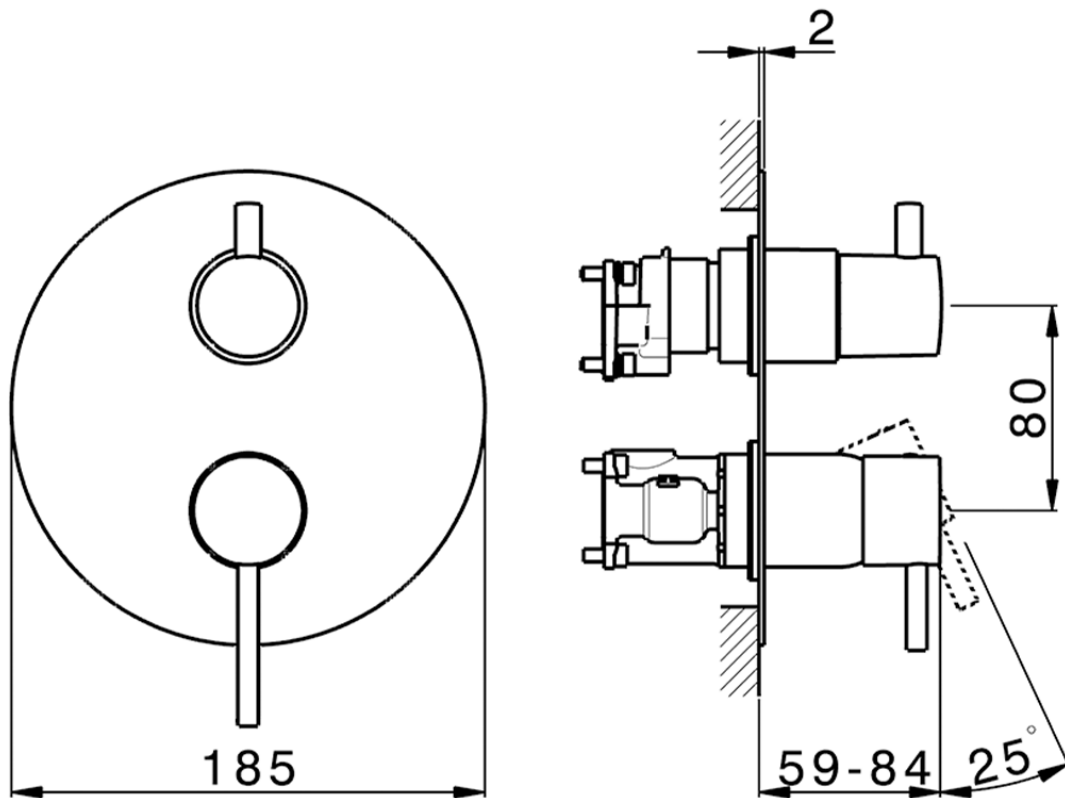

Exposed part for Single Lever One Box Valve NUOVA KIRUNA_K20BM030

K20BM030

<https://en.huberitalia.com/exposed-part-for-single-lever-one-box-valve-nuova-kiruna-k20bm030>

ZB00B031

<https://en.huberitalia.com/one-box-universal-concealed-part-one-box-zb00b031>