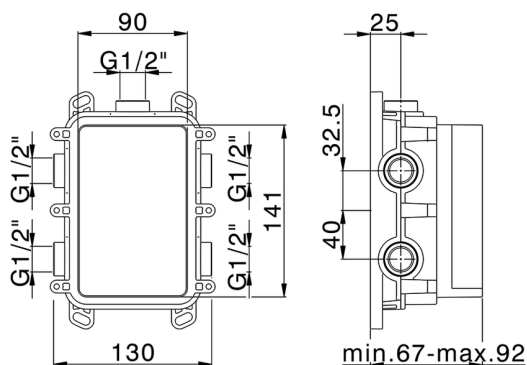

One Box Universal Concealed Part ONE BOX_ZB00B030

MODEL **ZB00B030**

One Box Universal Concealed Part, for 1 or 2 or 3 outlet thermostatic or single lever, without trim kit, without noise reducers, with sealing gasket

AVAILABLE FINISHINGS

04 04 Without finishing

CHARACTERISTICS

Concealed **1**
Installation **Concealed**

Thermostatic

The Huber thermostatic is your personal water manager, helping you to handle, control and save water and energy.

2024-11-21