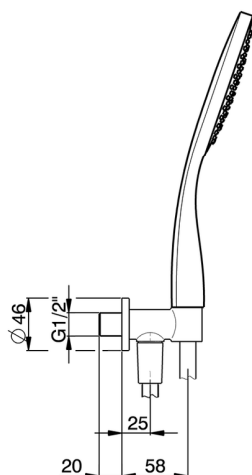

Complete shower set with elbow SHOWER_SS018820

MODEL **SS018820**

Complete shower set with elbow, wall mounted handshower holder, 130 mm ABS Emotion one spray handshower

AVAILABLE FINISHINGS

- 
21 21 Chrome
- 
2F 2F Brushed Nickel
- 
2Q 2Q Black Titanium