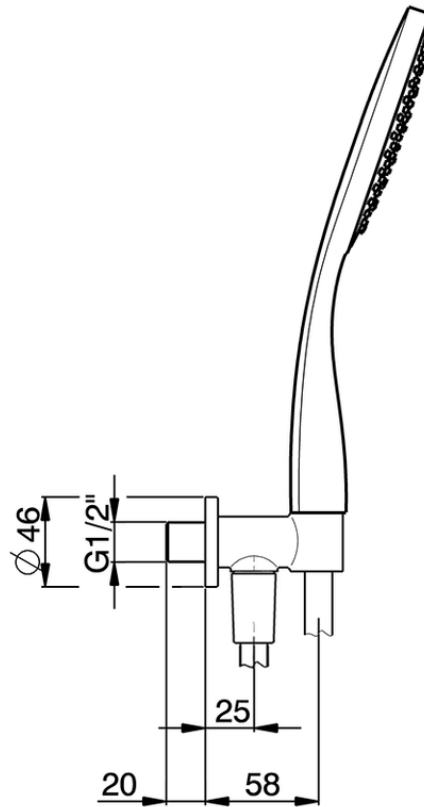

Complete shower set with elbow SHOWER_SS018820

SS018820

<https://en.huberitalia.com/complete-shower-set-with-elbow-shower-ss018820>

2026-04-08